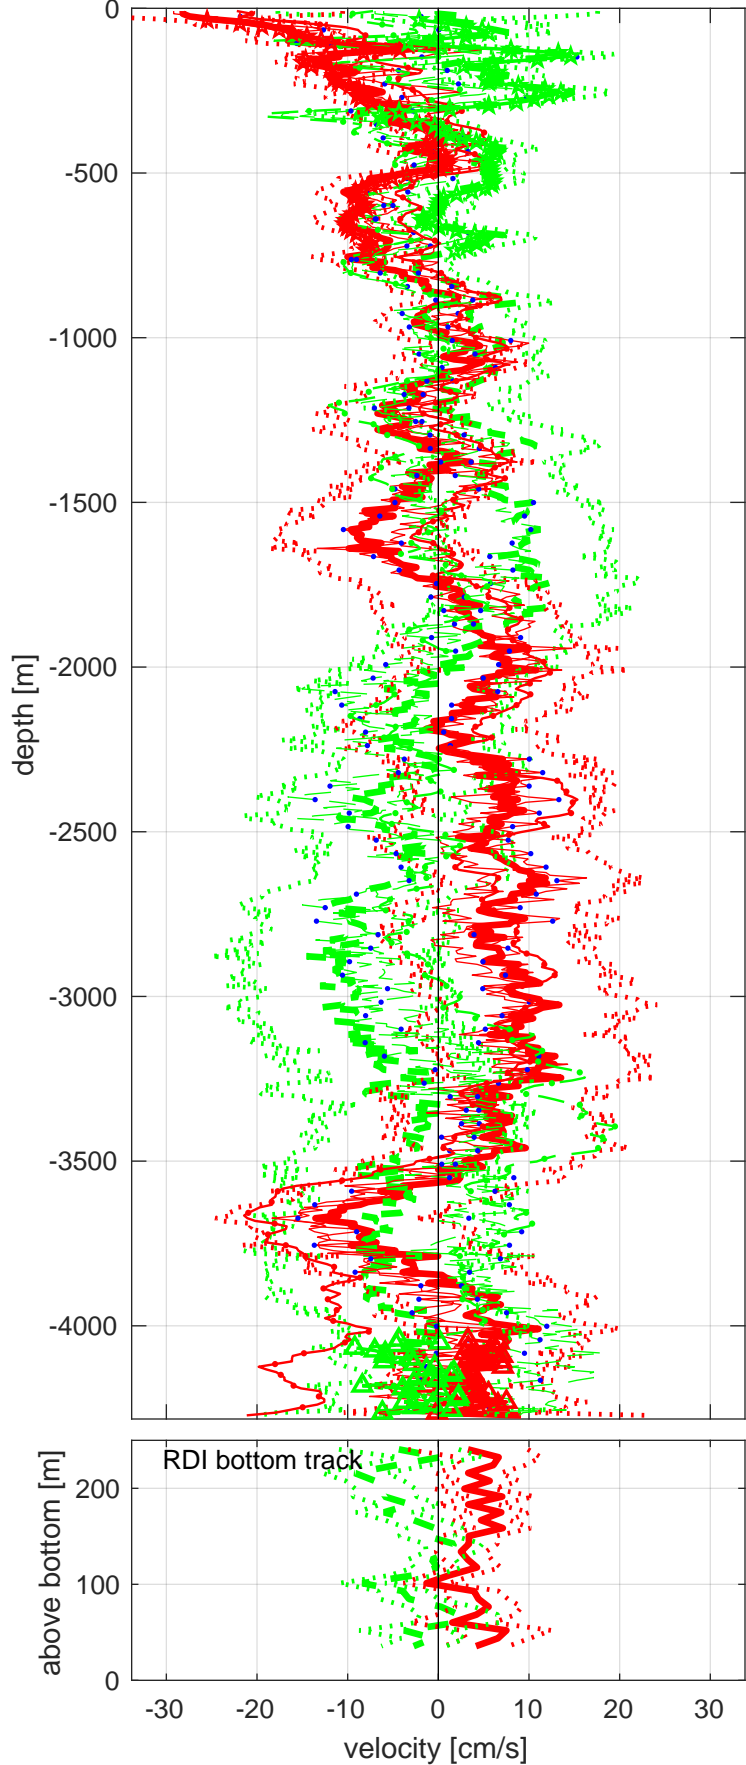

Station : I7N station #24 (V2) Figure 1

U(-) V(--); blue dots down cast; dotted shear; pentagon SADCP

Start: 21°S 29.9688' 54°E 18.9684'

03-May-2018 19:19:16

End: 21°S 29.9076' 54°E 19.0440'

03-May-2018 22:30:24

u-mean: 1 [cm/s] v-mean -1 [cm/s]

binsize do: 8 [m] binsize up: 8 [m]

mag. deviation -19.7

wdiff: 0.2 pglim: 0 elim 0.5

bar:1.0 bot:1.0 sad:1.0

weightmin 0.1 weightpower: 1.0

max depth: 4275 [m] bottom: 4283 [m]