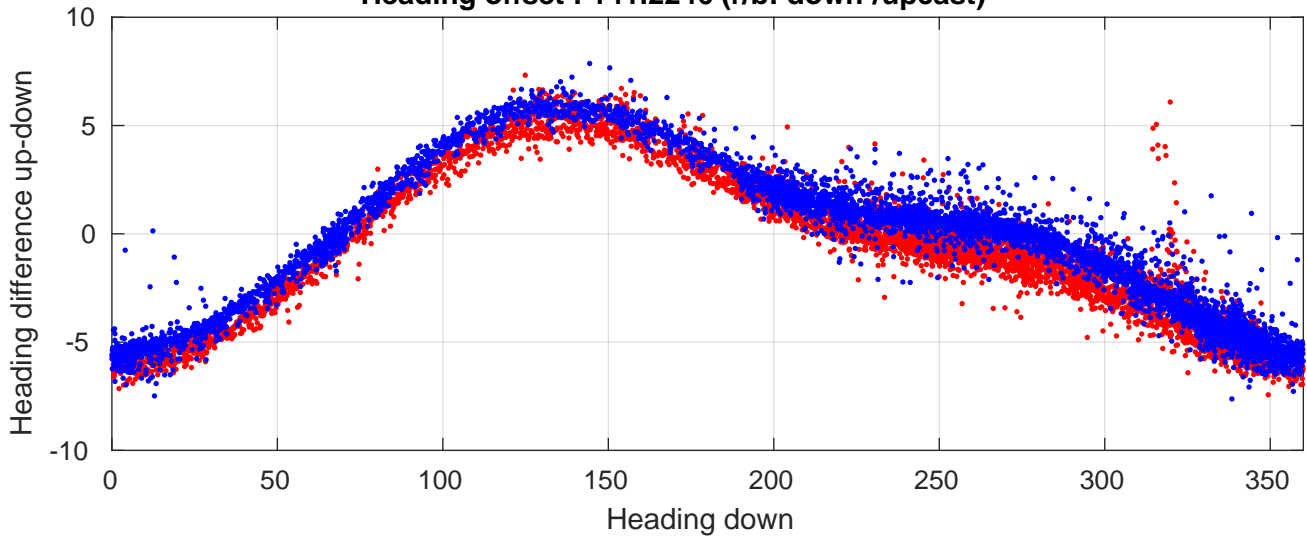

P06 station #123 (V2) Figure 6

Heading offset : 141.2246 (r/b: down-/upcast)

Pitch offset : -0.25497

Roll offset : -0.9506