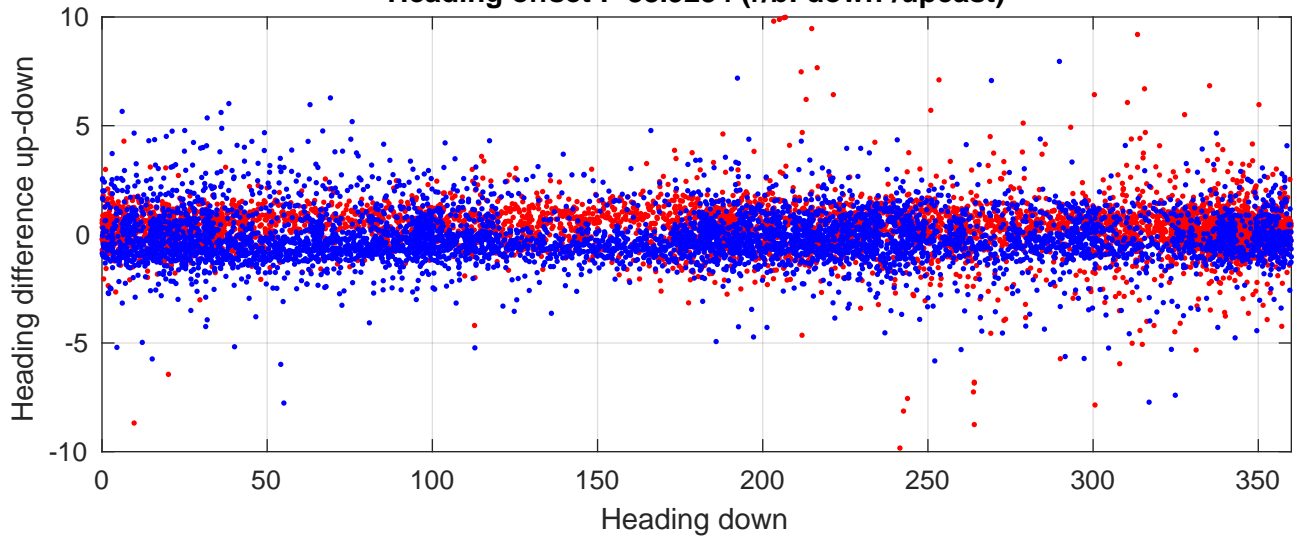

S4P station #88 (V8) Figure 6

Heading offset : -88.9234 (r/b: down/upcast)

Pitch offset : 1.6483

Roll offset : -3.4684