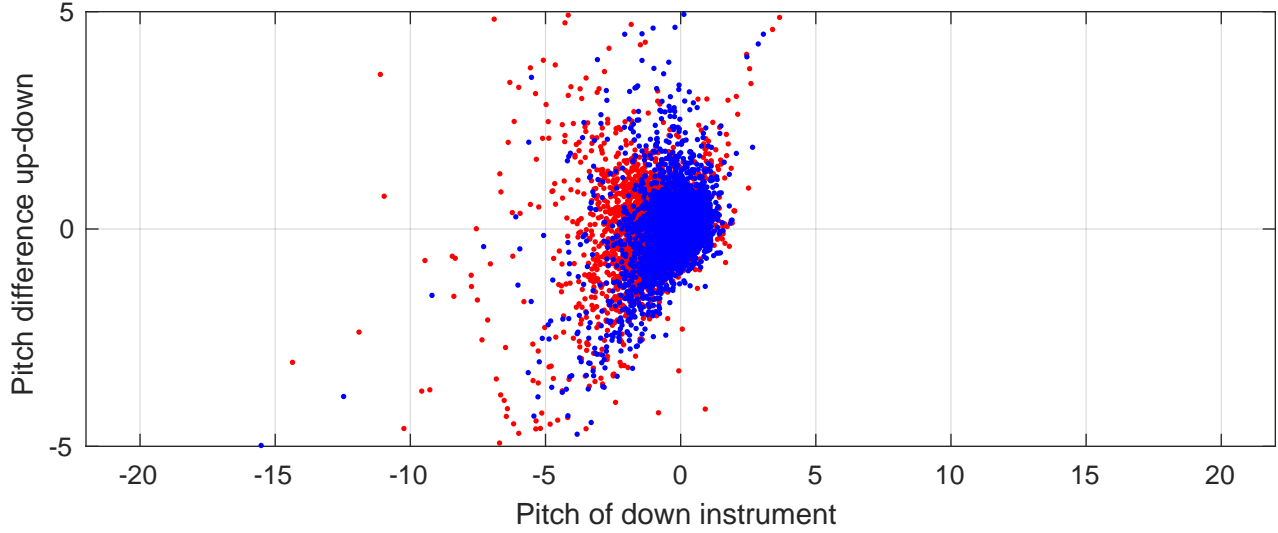

S4P station #88 (V8) Figure 6

Heading offset : -88.9234 (r/b: down/upcast)

Pitch offset : 1.6483

Roll offset : -3.4684