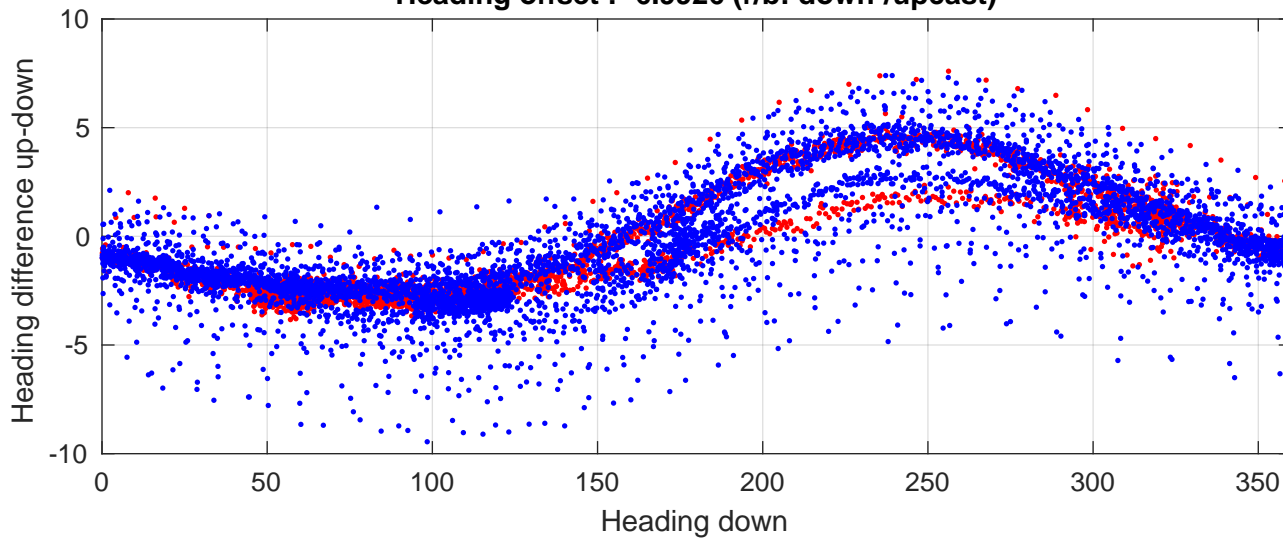

# I7N station #11 (V2) Figure 6

Heading offset : -6.9926 (r/b: down-/upcast)

Pitch offset : -0.40963

Roll offset : 0.61724