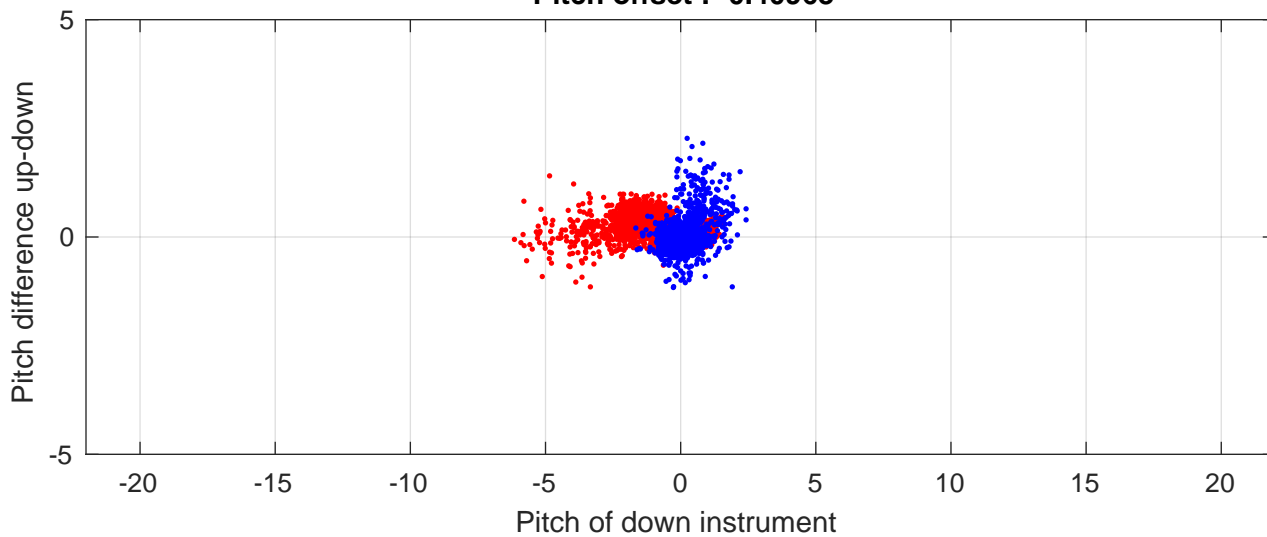

# I7N station #11 (V2) Figure 6

Heading offset : -6.9926 (r/b: down-/upcast)

Pitch offset : -0.40963

Roll offset : 0.61724