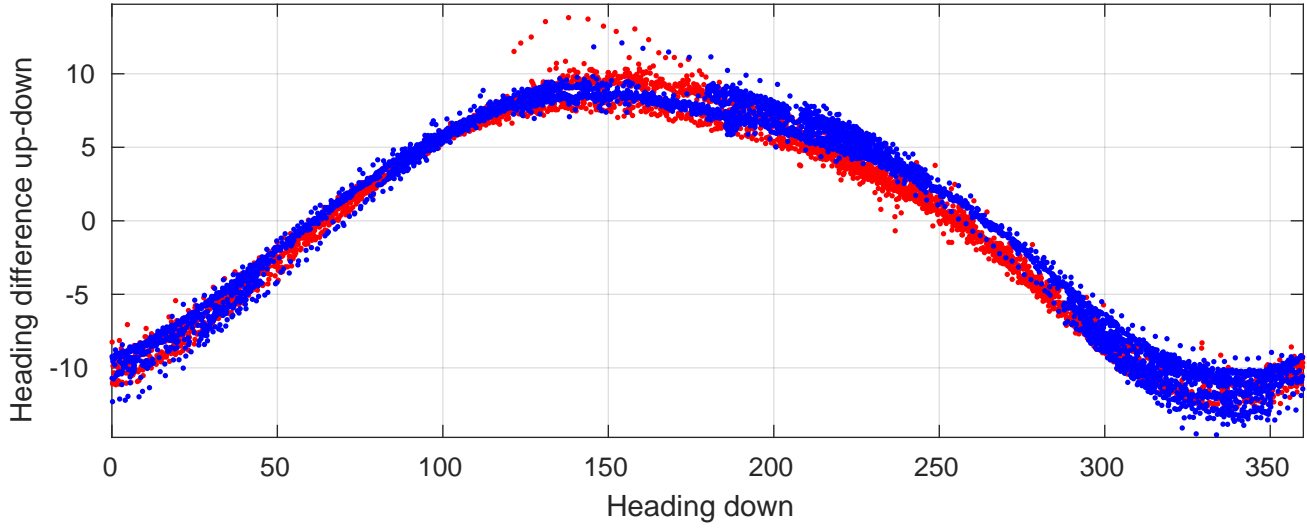

P06 station #214 (V2) Figure 6

Heading offset : 158.8397 (r/b: down-/upcast)

Pitch offset : -0.051919

Roll offset : -0.58706