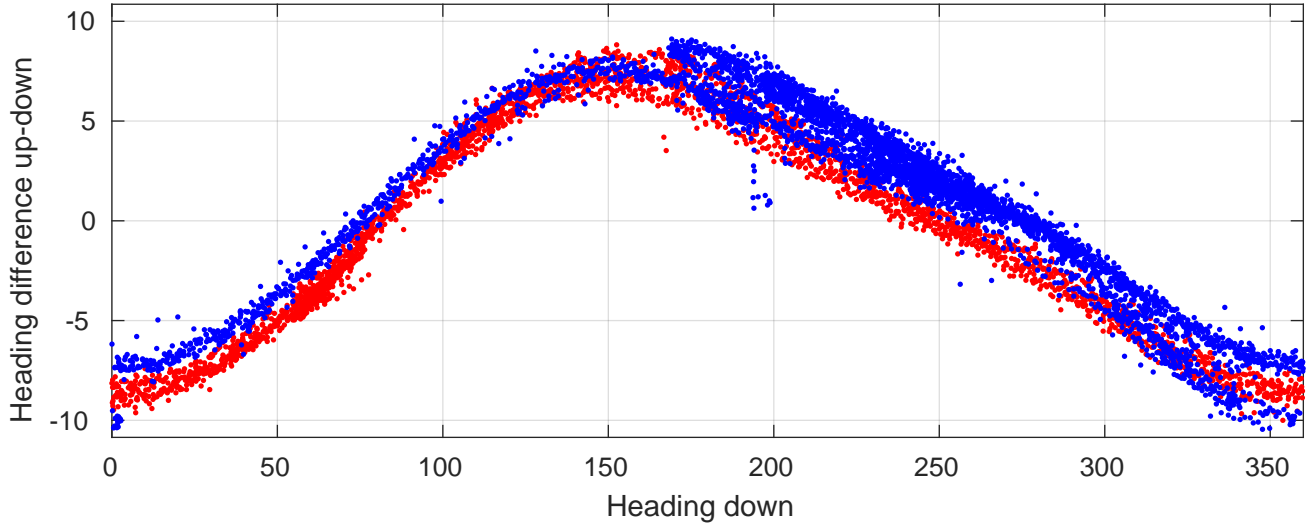

P06 station #175 (V2) Figure 6

Heading offset : 140.8409 (r/b: down-/upcast)

Pitch offset : 0.045898

Roll offset : -0.81673