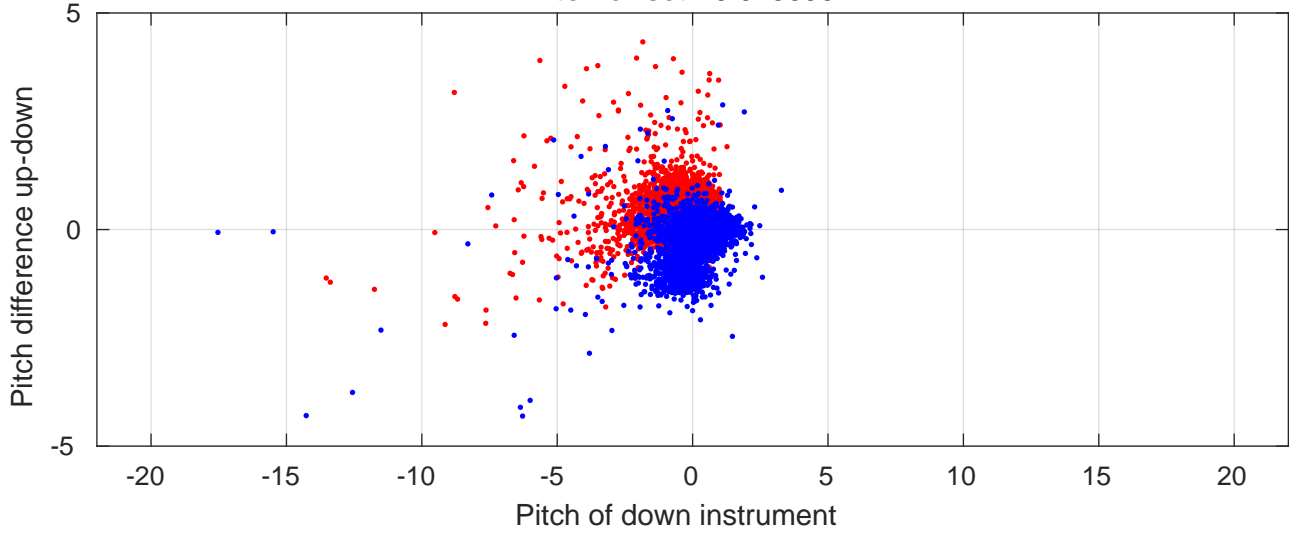

P06 station #175 (V2) Figure 6

Heading offset : 140.8409 (r/b: down-/upcast)

Pitch offset : 0.045898

Roll offset : -0.81673