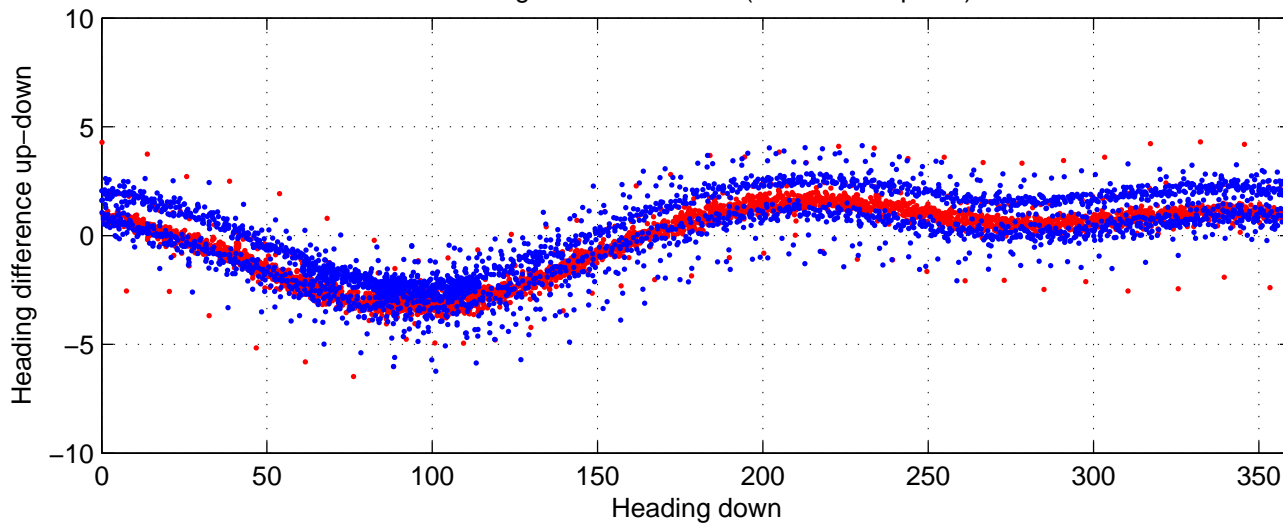

P16N station #8 (V7) Figure 6

Heading offset : -89.4101 (r/b: down-/upcast)

Pitch offset : -0.66185

Roll offset : -0.48151