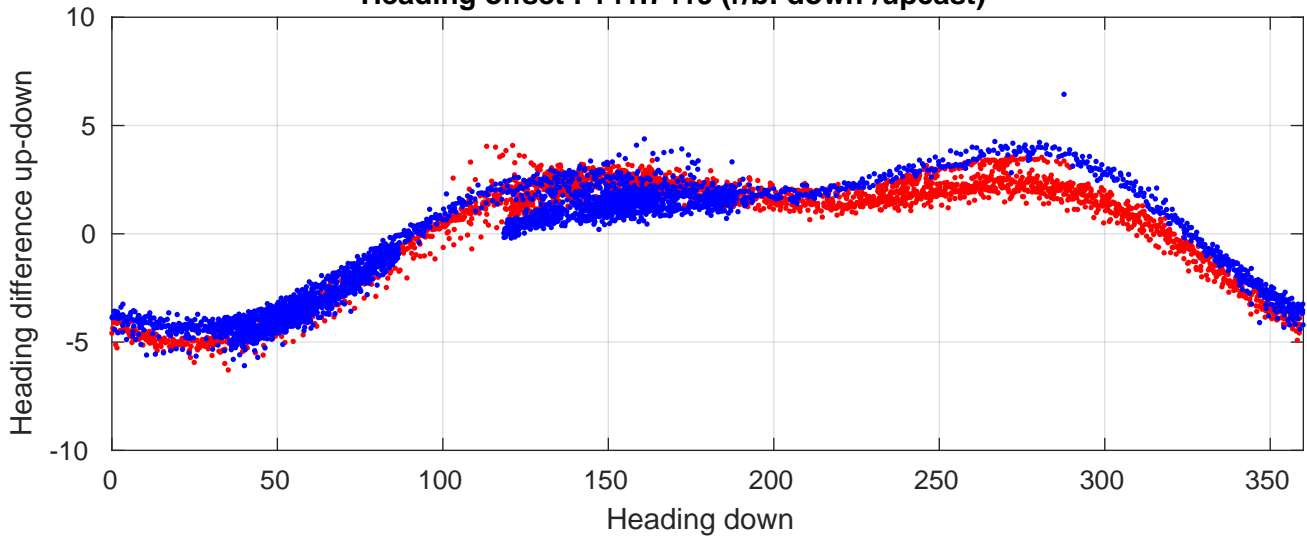

# P06 station #86 (V2) Figure 6

Heading offset : 141.7419 (r/b: down-/upcast)

Pitch offset : -0.38088

Roll offset : -0.93335