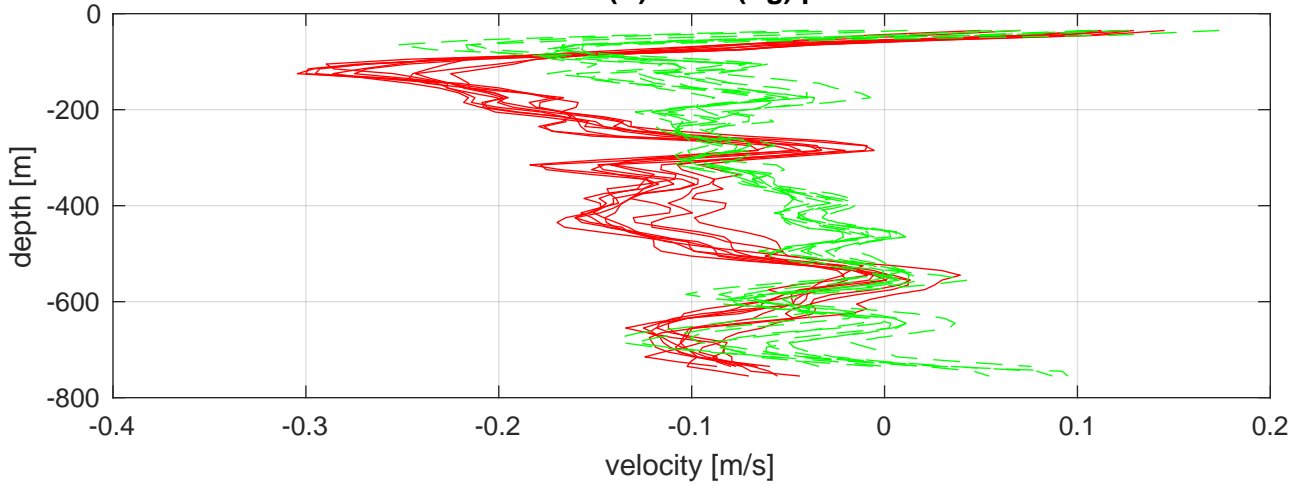

I7N station #93 (V2)
SADCP U(-r) and V(-g) profiles

ship nav (g.) start (bp) end (kp) SADCP (rp)