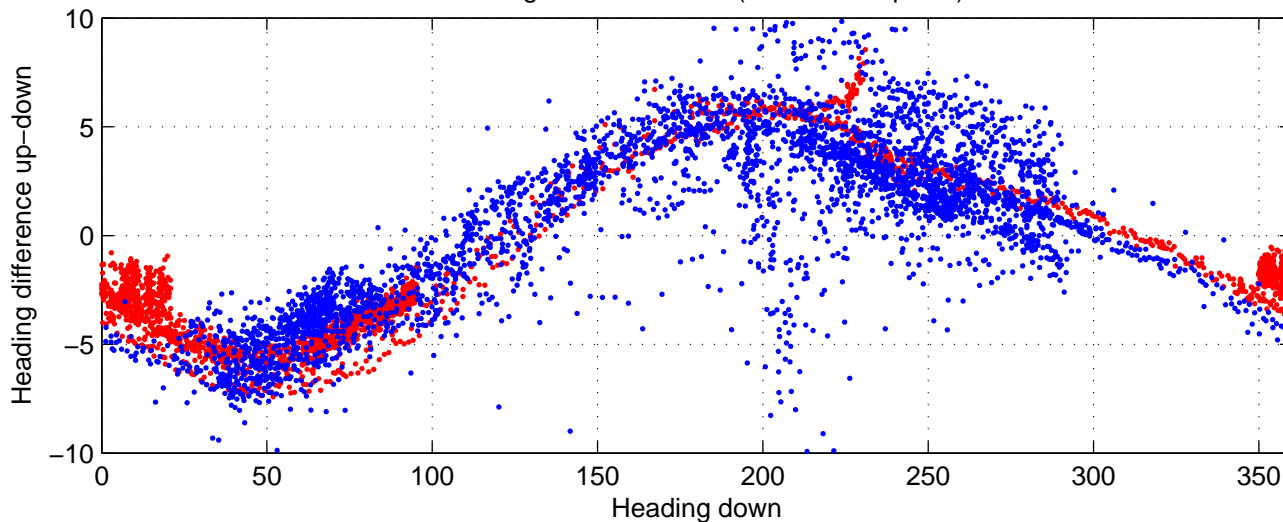

rh11531 (LADCP #165; V5) Figure 6

Heading offset : 88.1471 (r/b: down-/upcast)

Pitch offset : -0.97406

Roll offset : -1.4983