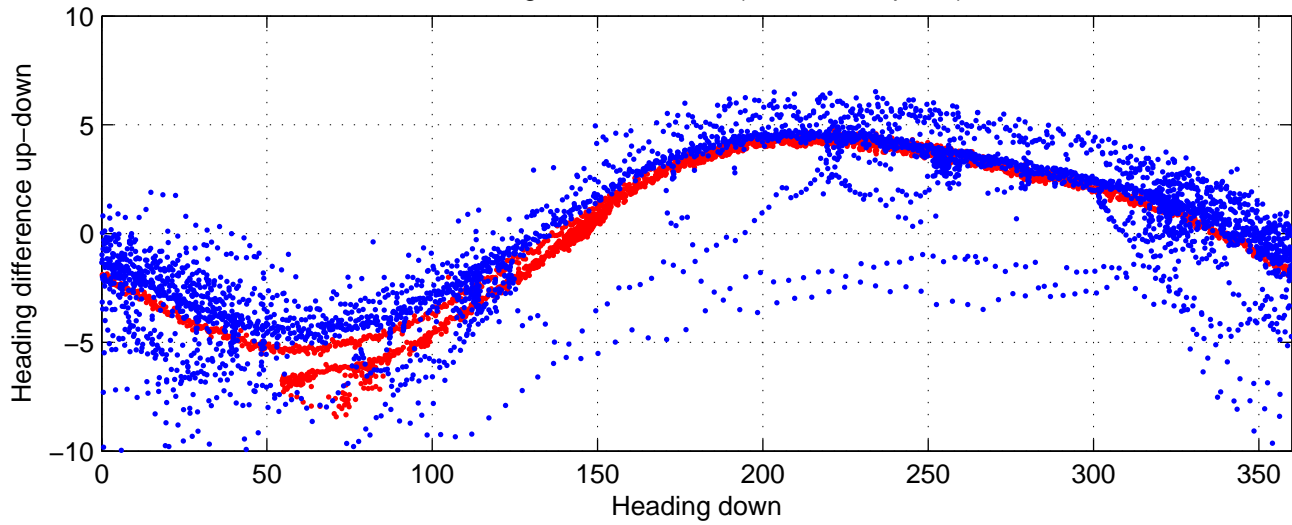

rh10911 (LADCP #099; V5) Figure 6

Heading offset : 88.4084 (r/b: down-/upcast)

Pitch offset : -0.7405

Roll offset : -1.0528