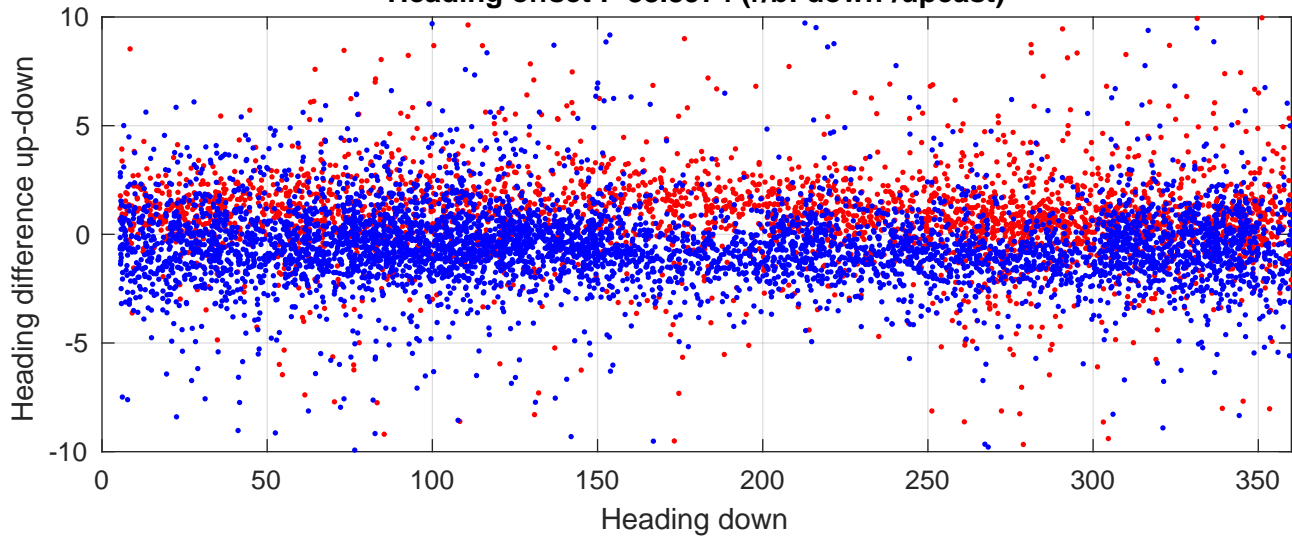

S4P station #11 (V8) Figure 6

Heading offset : -88.8974 (r/b: down/upcast)

Pitch offset : 1.9621

Roll offset : -3.2309