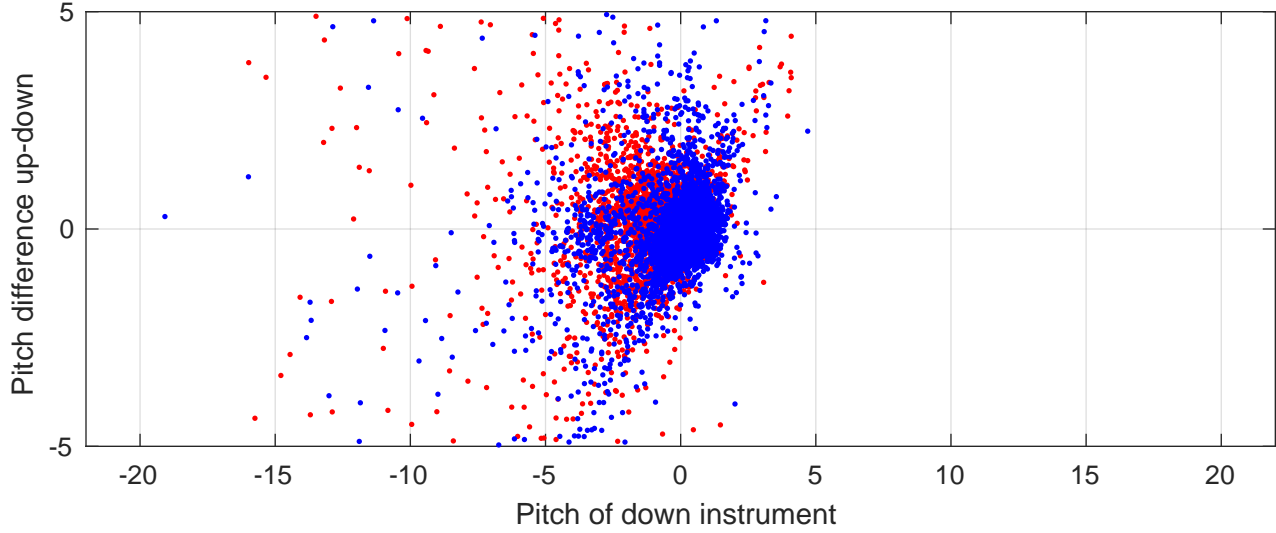

S4P station #11 (V8) Figure 6

Heading offset : -88.8974 (r/b: down/upcast)

Pitch offset : 1.9621

Roll offset : -3.2309