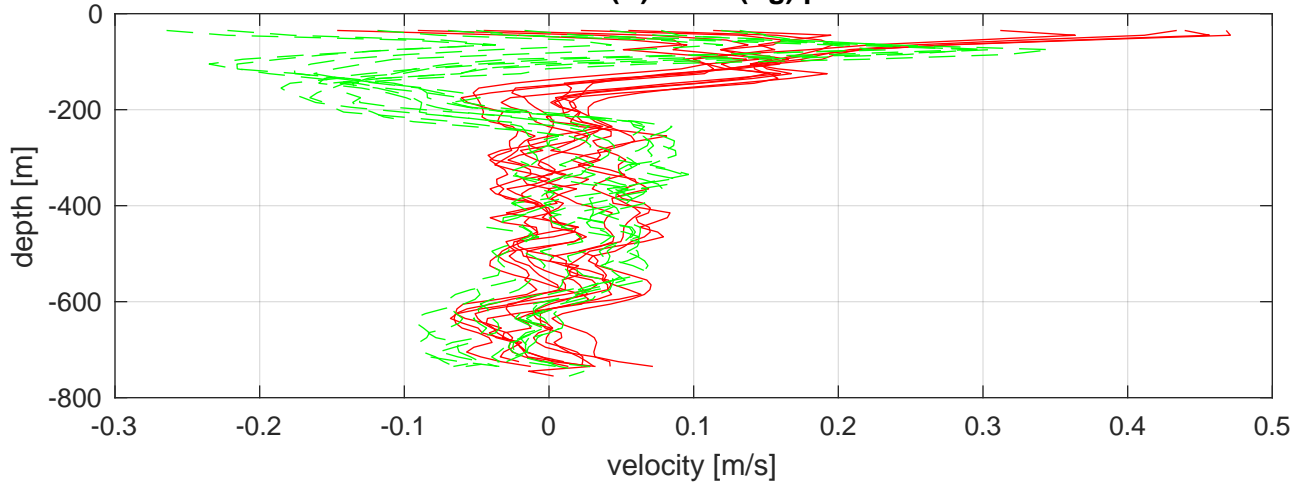

I7N station #63 (V2) SADCP U(-r) and V(-g) profiles

ship nav (g.) start (bp) end (kp) SADCP (rp)