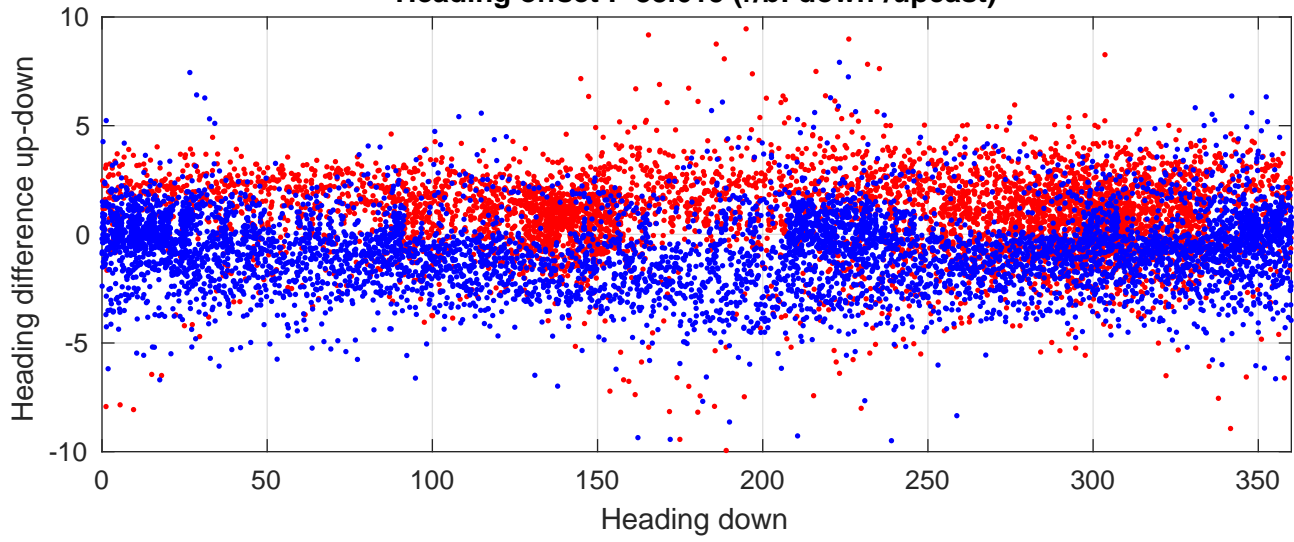

S4P station #97 (V8) Figure 6

Heading offset : -88.615 (r/b: down/upcast)

Pitch offset : 1.7985

Roll offset : -3.3265