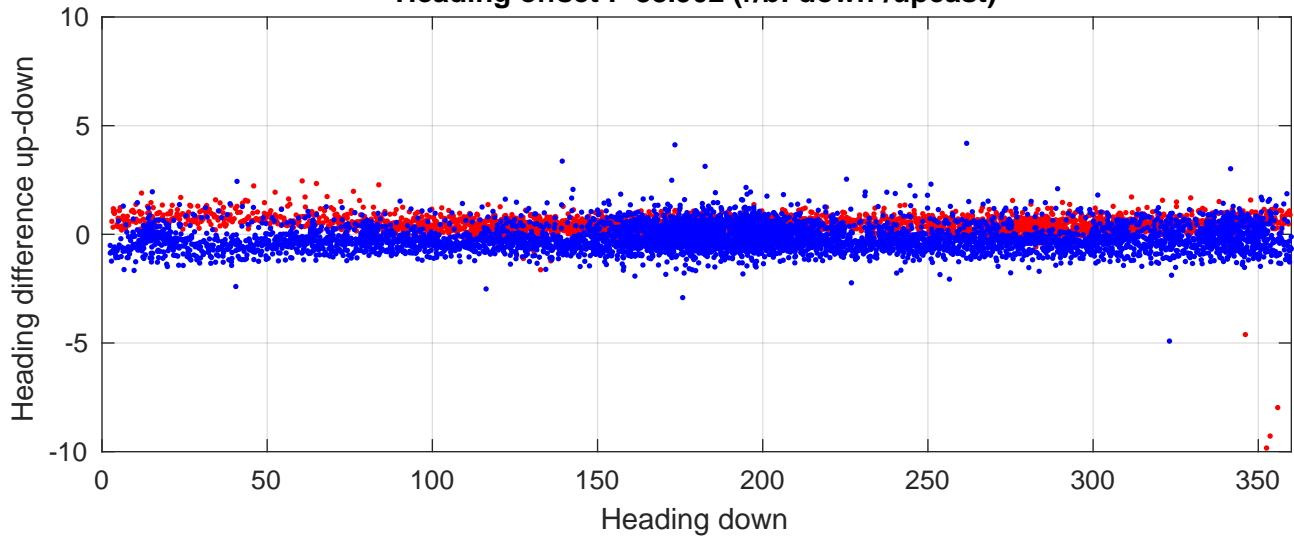

# S4P station #83 (V8) Figure 6

Heading offset : -88.902 (r/b: down-/upcast)

Pitch offset : 2.1252

Roll offset : -2.5957