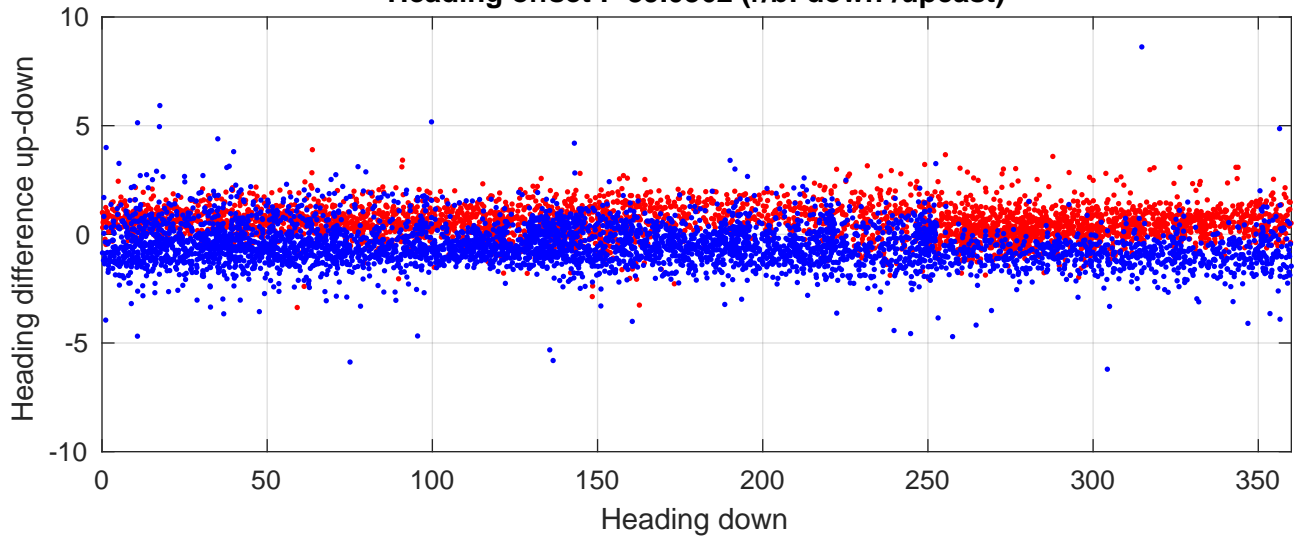

S4P station #71 (V8) Figure 6

Heading offset : -89.0362 (r/b: down/upcast)

Pitch offset : 1.9803

Roll offset : -2.9544