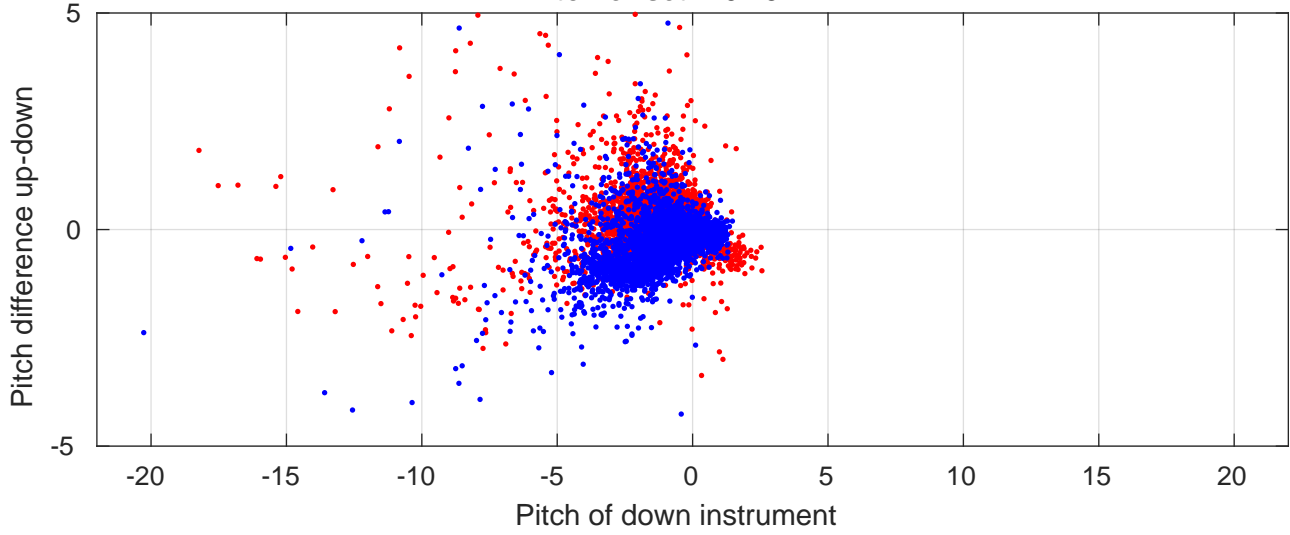

P06 station #137 (V2) Figure 6

Heading offset : 141.7547 (r/b: down/upcast)

Pitch offset : -0.23741

Roll offset : -0.62246