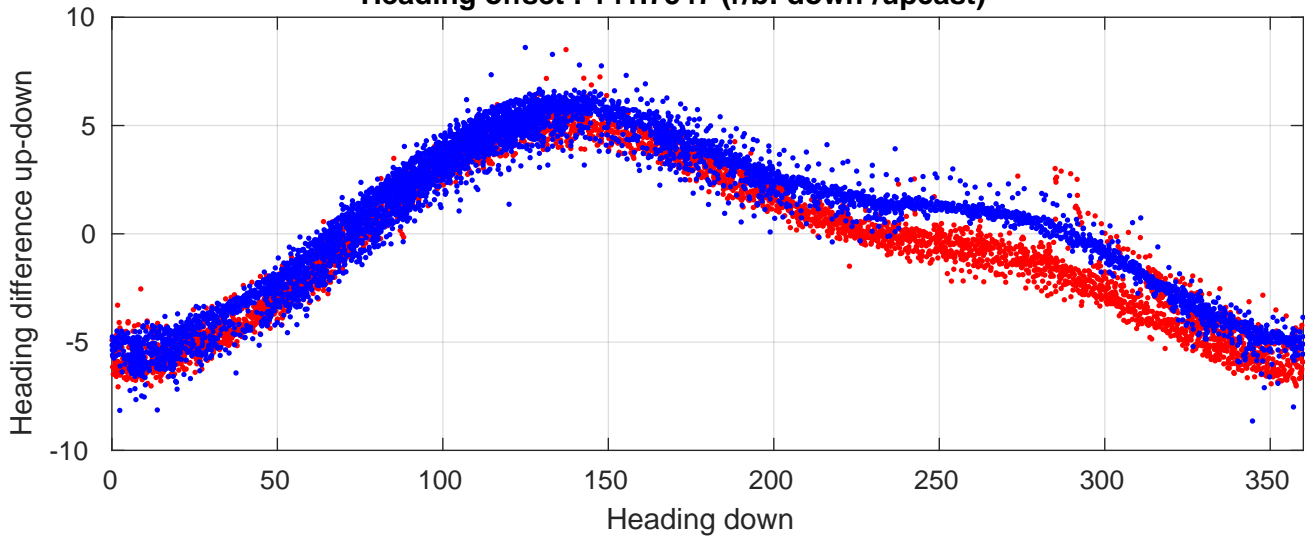

P06 station #137 (V2) Figure 6

Heading offset : 141.7547 (r/b: down/upcast)

Pitch offset : -0.23741

Roll offset : -0.62246