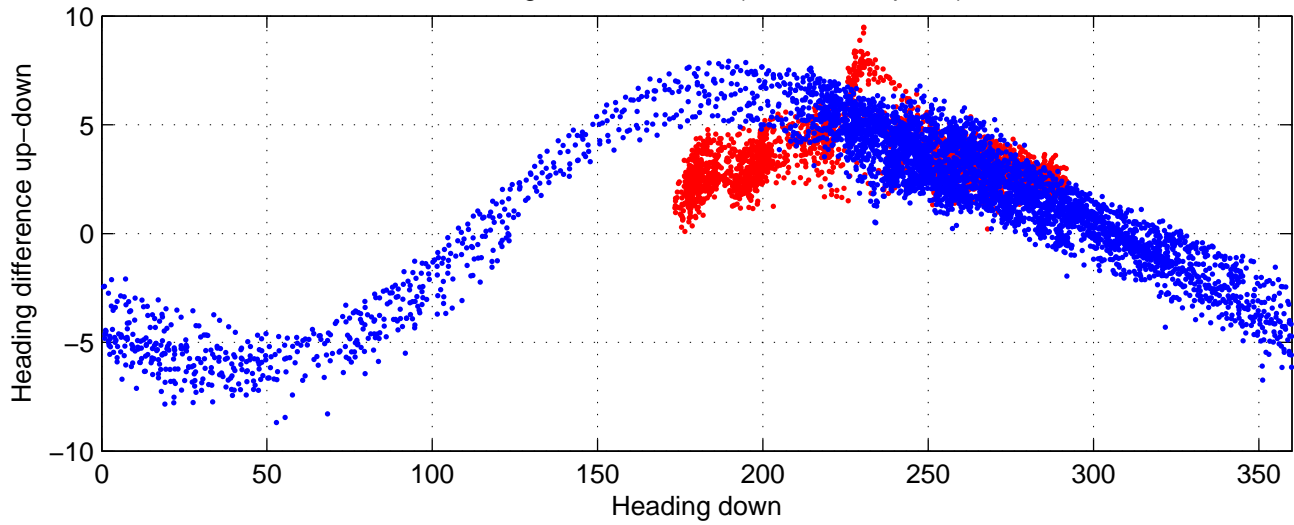

rh12001 (LADCP #213; V5) Figure 6

Heading offset : 90.3792 (r/b: down-/upcast)

Pitch offset : -0.75324

Roll offset : -1.6215