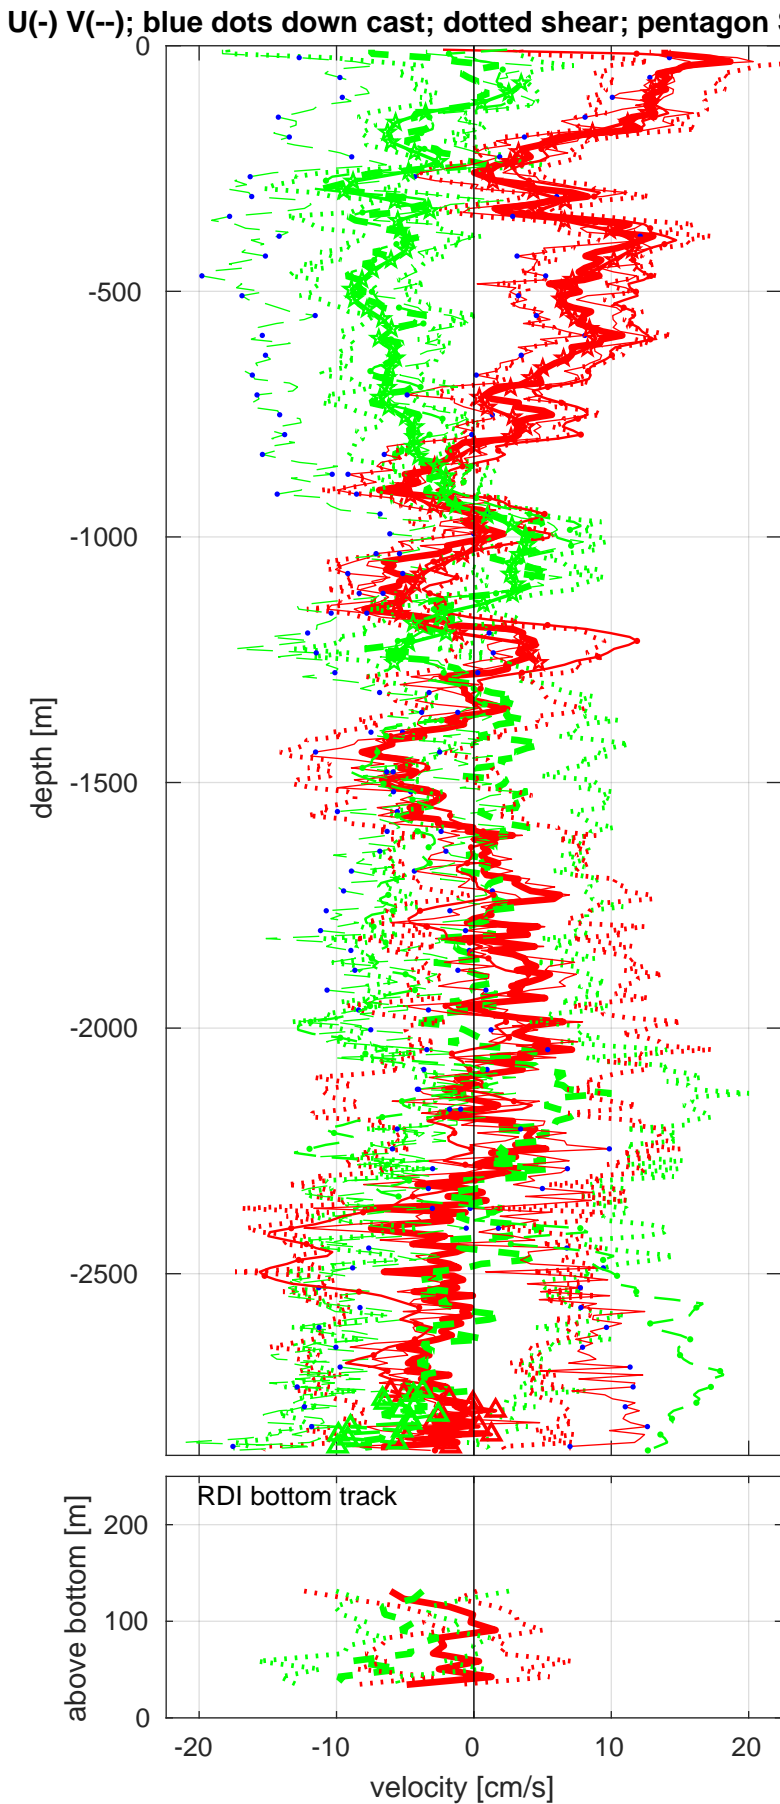

Station : P06 station #185 (V2) Figure 1

Start: 32°S 29.9938' 114°W 44.7149'
 10-Sep-2017 02:14:01
 End: 32°S 30.0108' 114°W 44.7144'
 10-Sep-2017 04:36:20
 u-mean: 2 [cm/s] v-mean -1 [cm/s]
 binsize do: 8 [m] binsize up: 8 [m]
 mag. deviation 18.0
 wdifff: 0.2 pglim: 0 elim 0.5
 bar:1.0 bot:1.0 sad:1.0
 weightmin 0.1 weightpower: 1.0
 max depth: 2860 [m] bottom: 2870 [m]