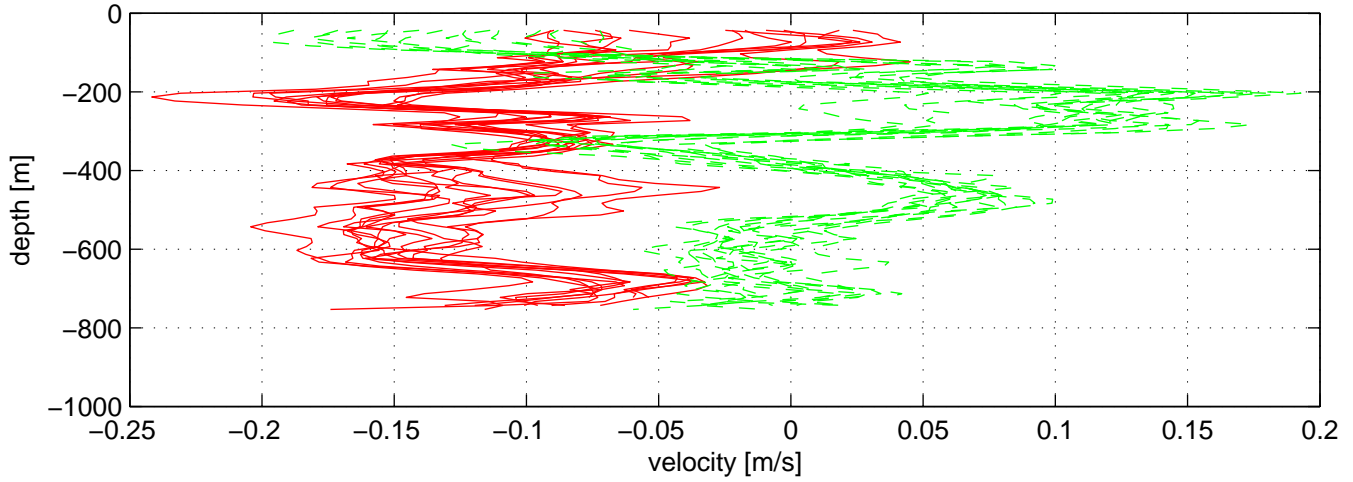

P16N station #17 (V7)

SADCP U(-r) and V(--g) profiles

ship nav (g.) start (bp) end (kp) SADCP (rp)