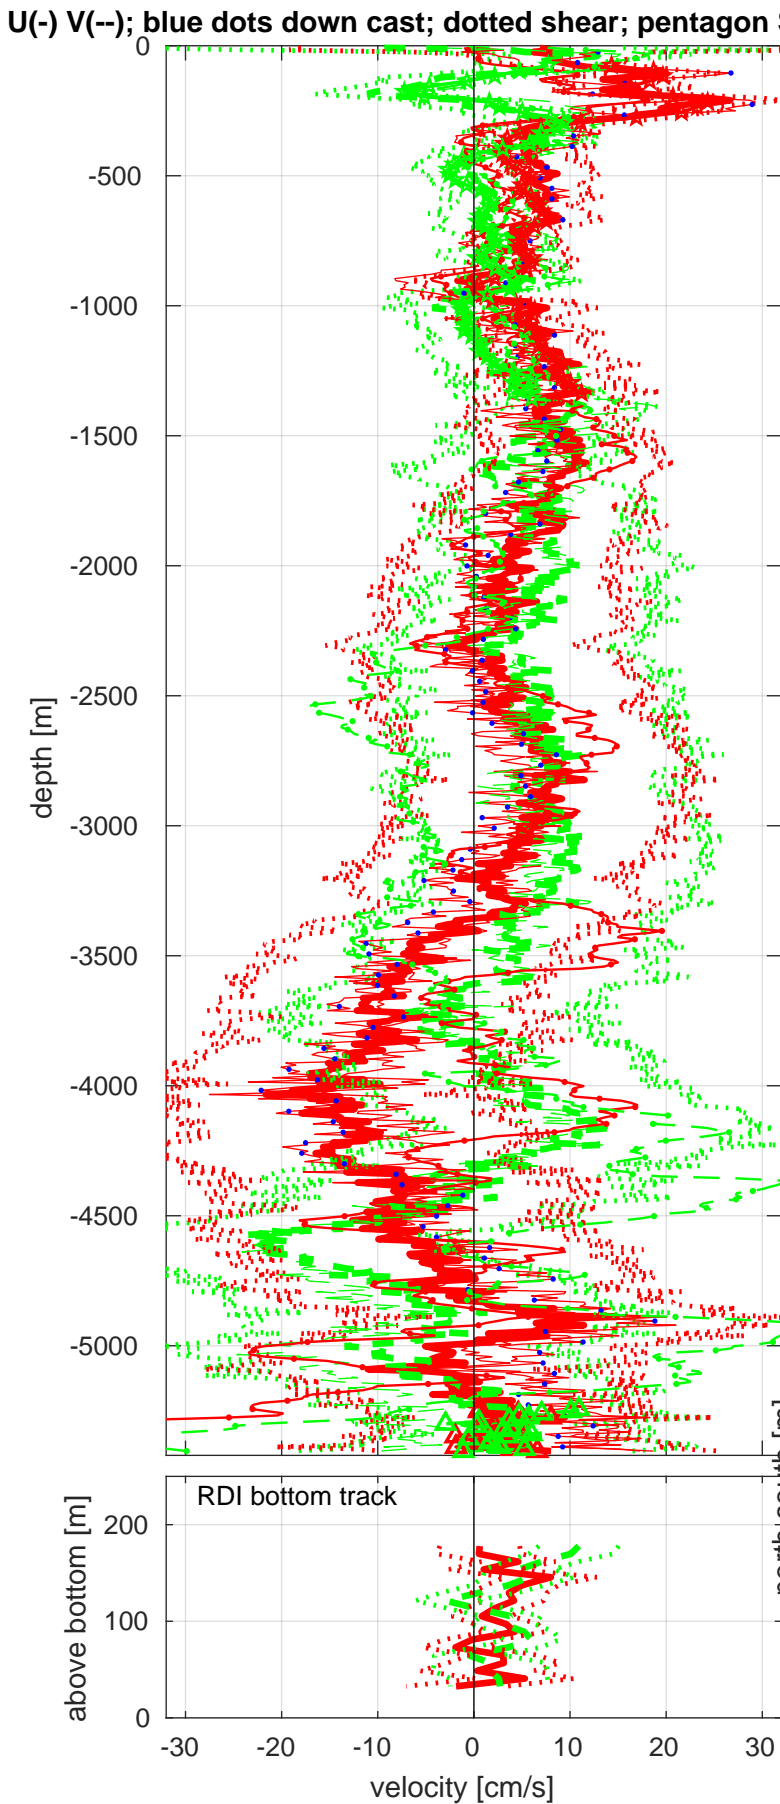

Station : P06 station #131 (V2) Figure 1

Start: 32°S 29.9952' 156°W 56.7876'
 09-Aug-2017 14:11:04
 End: 32°S 30.0026' 156°W 56.7780'
 09-Aug-2017 18:17:10
 u-mean: 2 [cm/s] v-mean 2 [cm/s]
 binsize do: 8 [m] binsize up: 8 [m]
 mag. deviation 18.7
 wdifff: 0.2 pglim: 0 elim 0.5
 bar:1.0 bot:1.0 sad:1.0
 weightmin 0.1 weightpower: 1.0
 max depth: 5416 [m] bottom: 5422 [m]