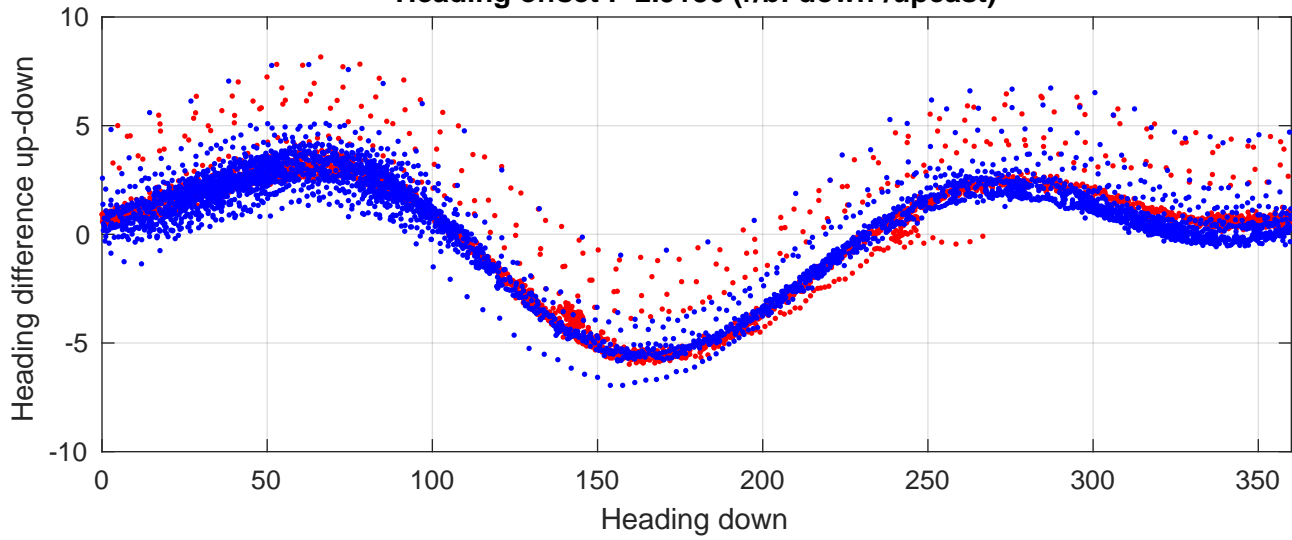

I7N station #112 (V2) Figure 6

Heading offset : -2.9186 (r/b: down-/upcast)

Pitch offset : -0.061314

Roll offset : 0.76988