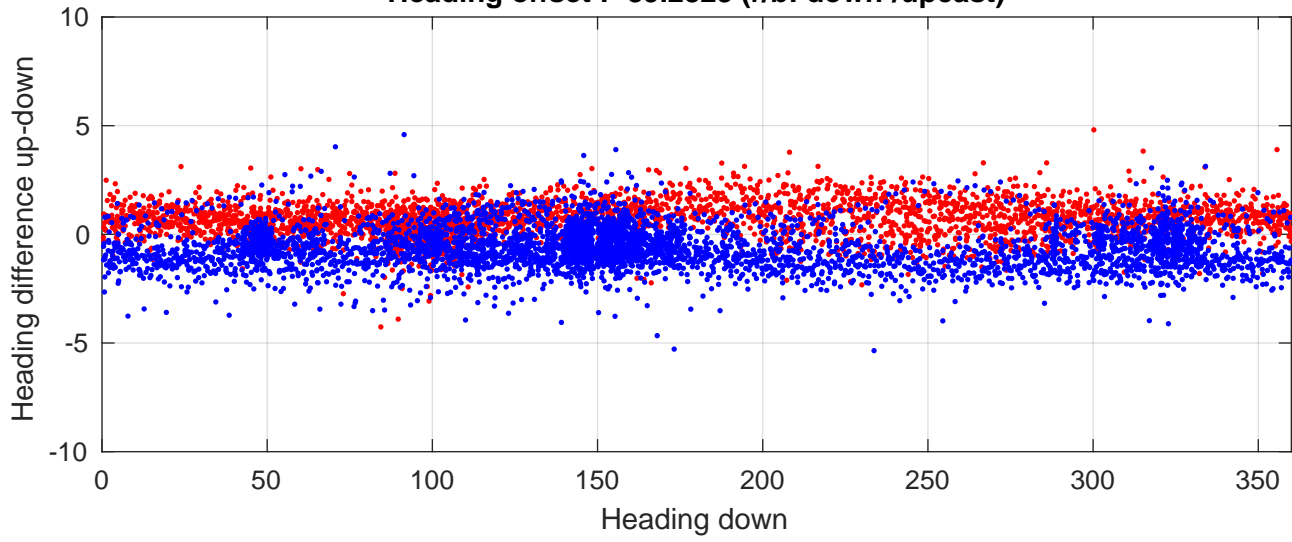

S4P station #52 (V8) Figure 6

Heading offset : -89.2823 (r/b: down/upcast)

Pitch offset : 2.0992

Roll offset : -2.7475