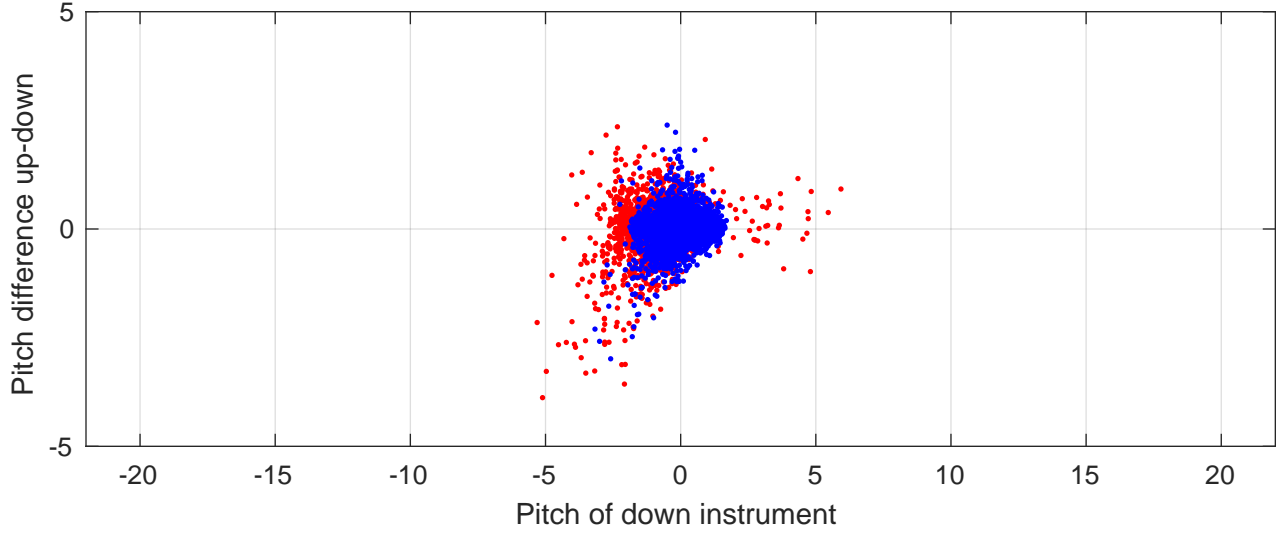

S4P station #52 (V8) Figure 6

Heading offset : -89.2823 (r/b: down/upcast)

Pitch offset : 2.0992

Roll offset : -2.7475