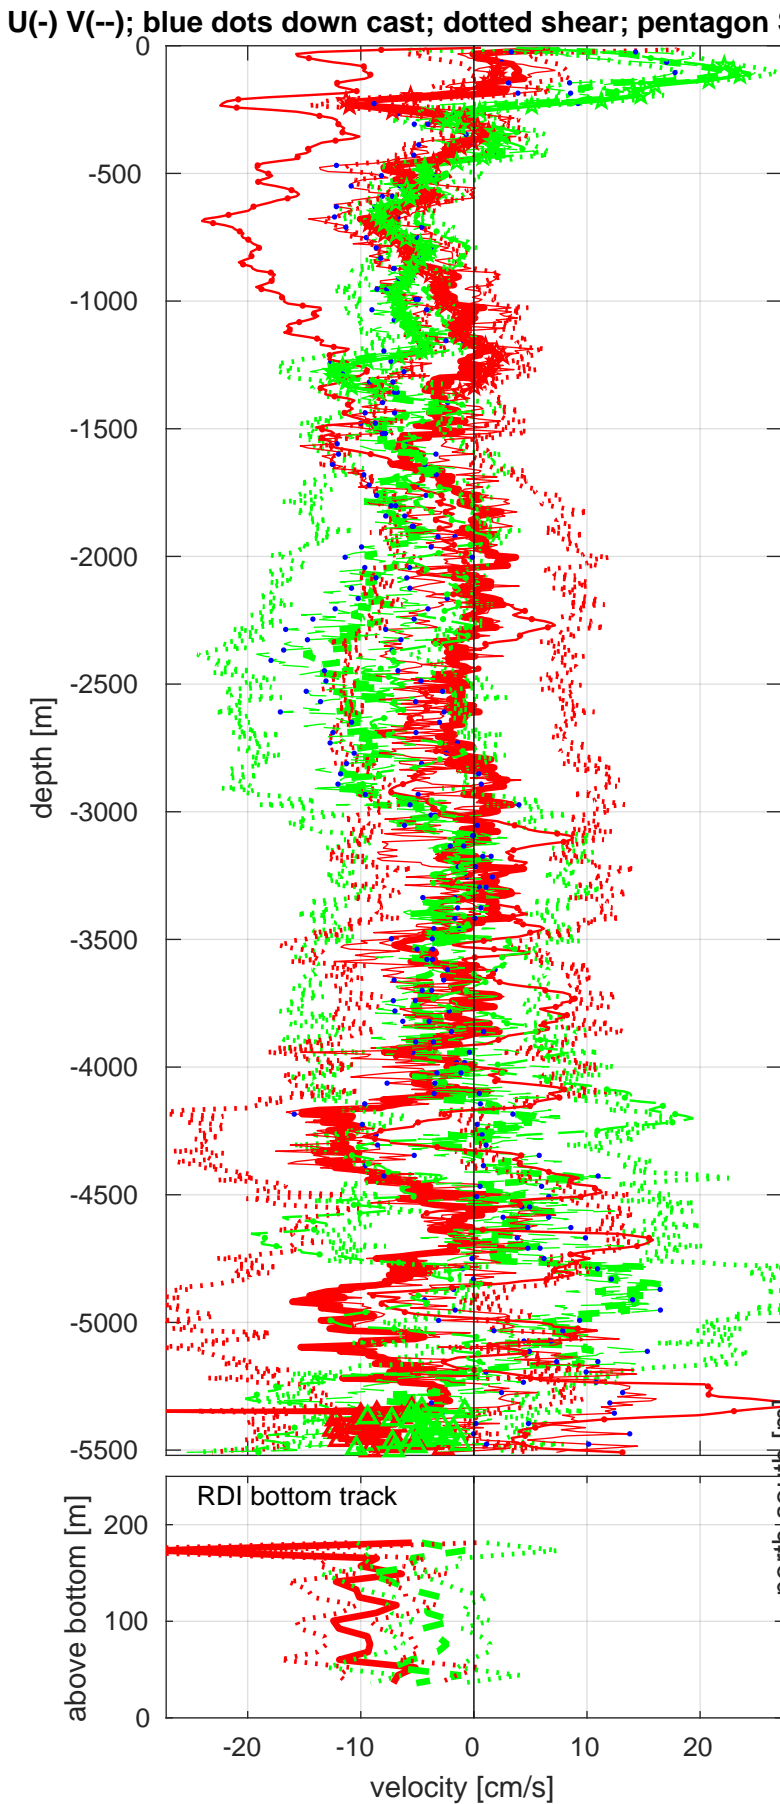

Station : P06 station #115 (V2) Figure 1

Start: 32°S 29.9820' 167°W 47.6580'
 02-Aug-2017 11:02:11
 End: 32°S 30.0192' 167°W 47.5836'
 02-Aug-2017 15:02:32
 u-mean: -3 [cm/s] v-mean -3 [cm/s]
 binsize do: 8 [m] binsize up: 8 [m]
 mag. deviation 18.4
 wdiff: 0.2 pglim: 0 elim 0.5
 bar:1.0 bot:1.0 sad:1.0
 weightmin 0.1 weightpower: 1.0
 max depth: 5511 [m] bottom: 5521 [m]