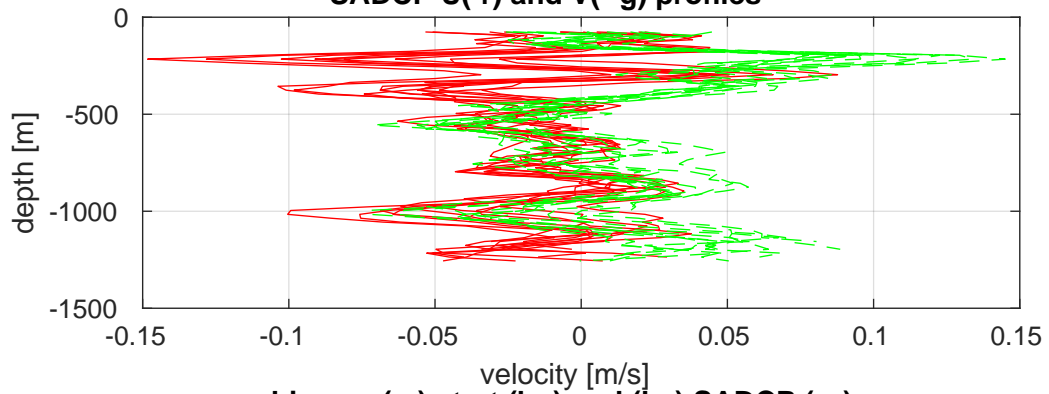

P06 station #170 (V2)
SADCP U(-r) and V(-g) profiles

ship nav (g.) start (bp) end (kp) SADCP (rp)