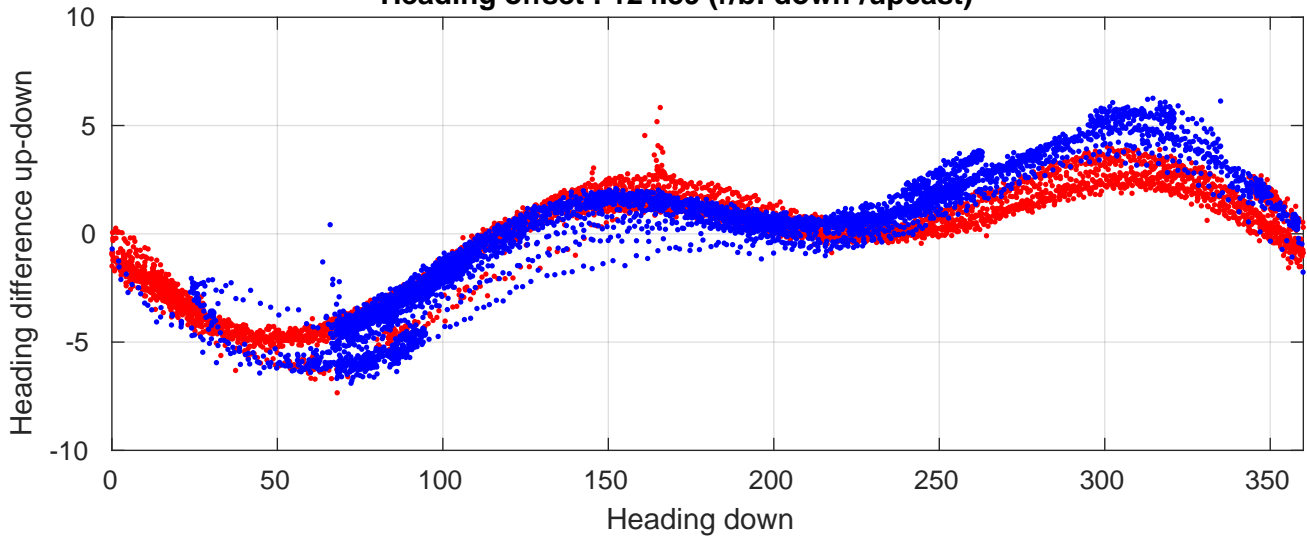

P06 station #16 (V2) Figure 6

Heading offset : 124.39 (r/b: down/upcast)

Pitch offset : 1.209

Roll offset : -0.44814