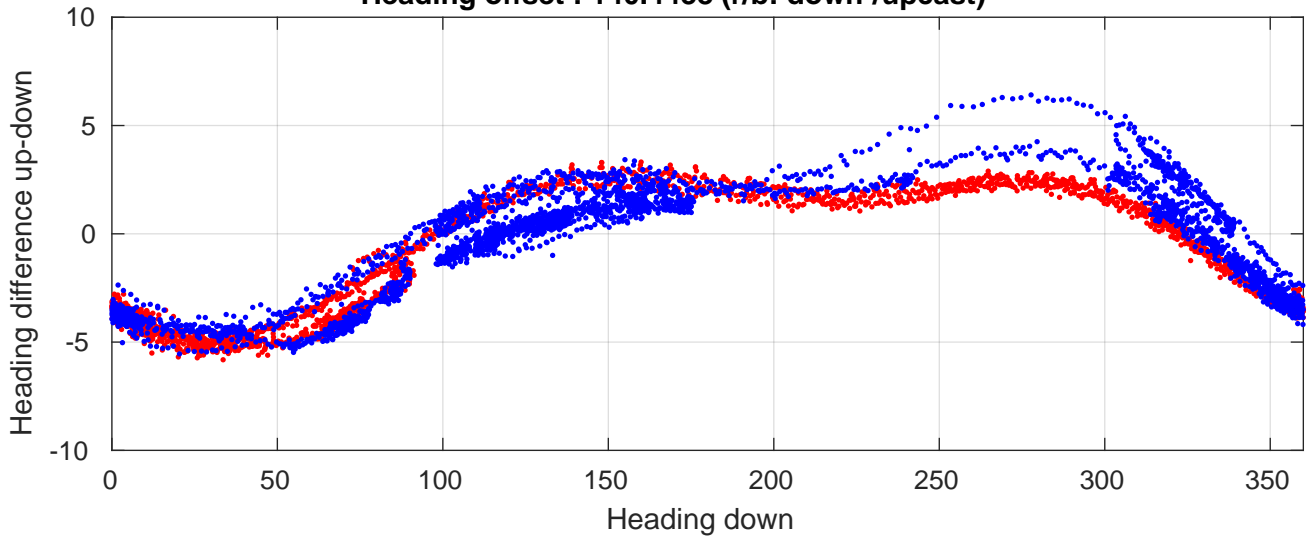

P06 station #59 (V2) Figure 6

Heading offset : 140.4438 (r/b: down-/upcast)

Pitch offset : -0.12938

Roll offset : -0.83189