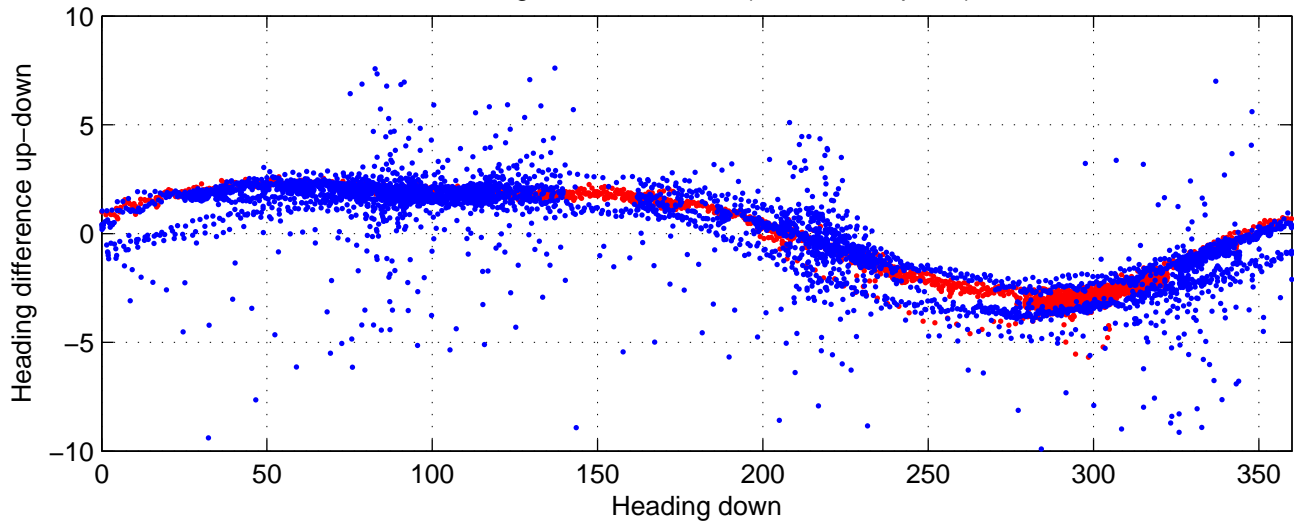

P16N station #60 (V7) Figure 6

Heading offset : -86.2458 (r/b: down-/upcast)

Pitch offset : -0.36021

Roll offset : -1.0897