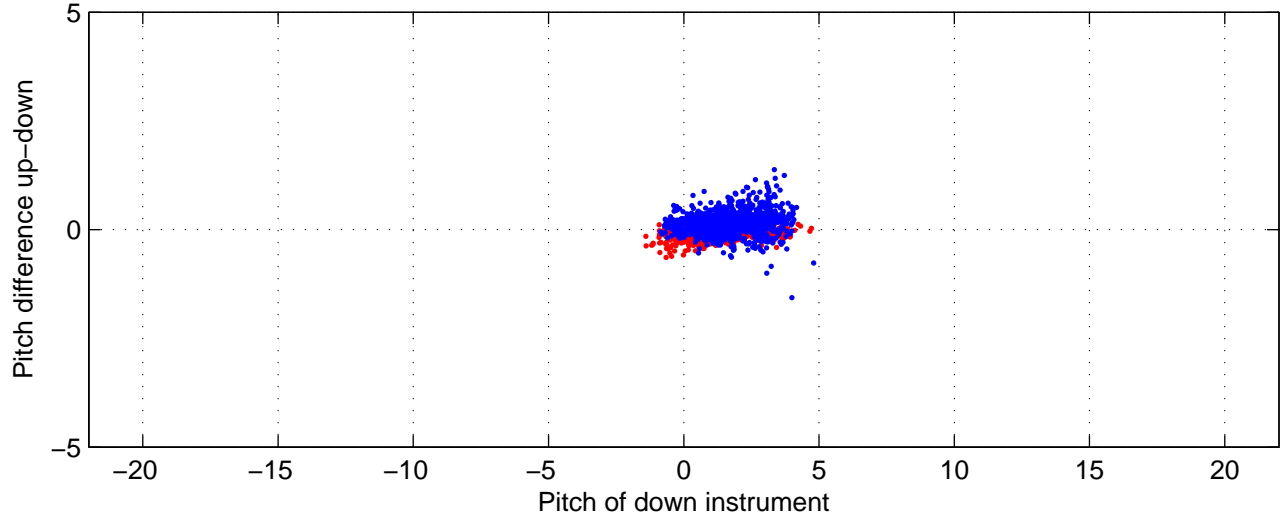

P16N station #60 (V7) Figure 6

Heading offset : -86.2458 (r/b: down-/upcast)

Pitch offset : -0.36021

Roll offset : -1.0897