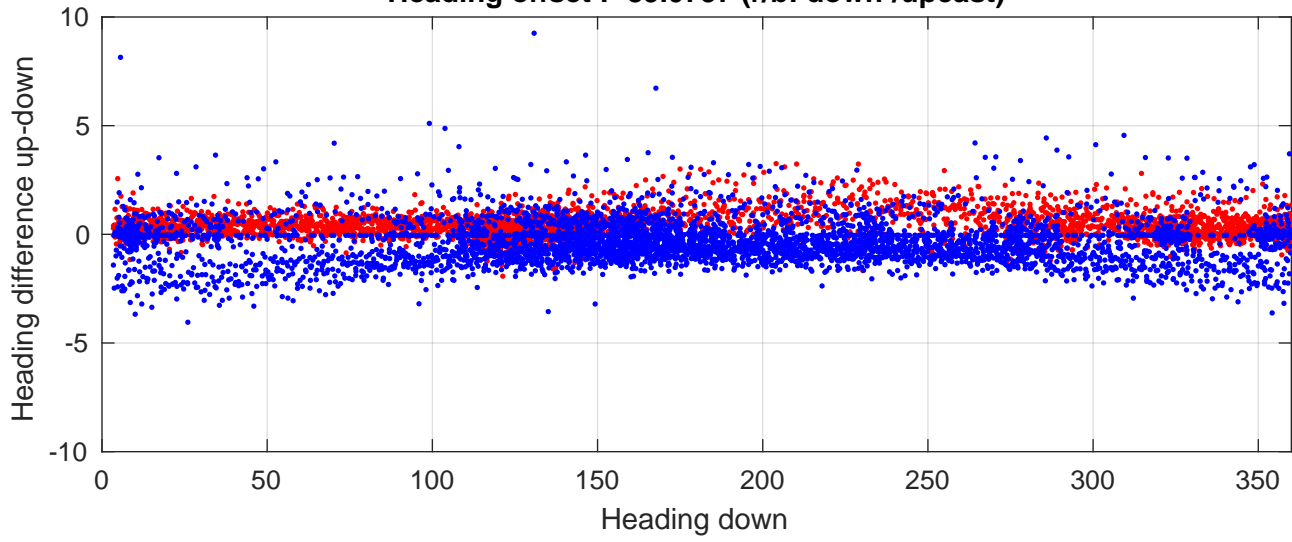

# S4P station #76 (V8) Figure 6

Heading offset : -89.0757 (r/b: down/upcast)

Pitch offset : 2.1019

Roll offset : -2.6574