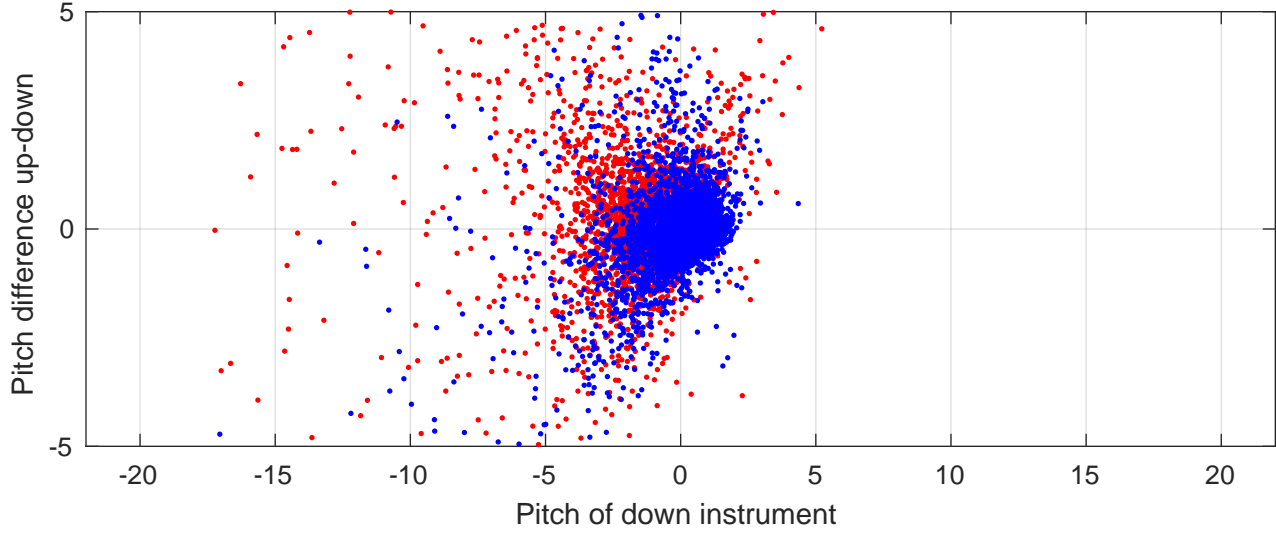

# S4P station #13 (V8) Figure 6

Heading offset : -89.0359 (r/b: down/upcast)

Pitch offset : 1.9868

Roll offset : -3.2222