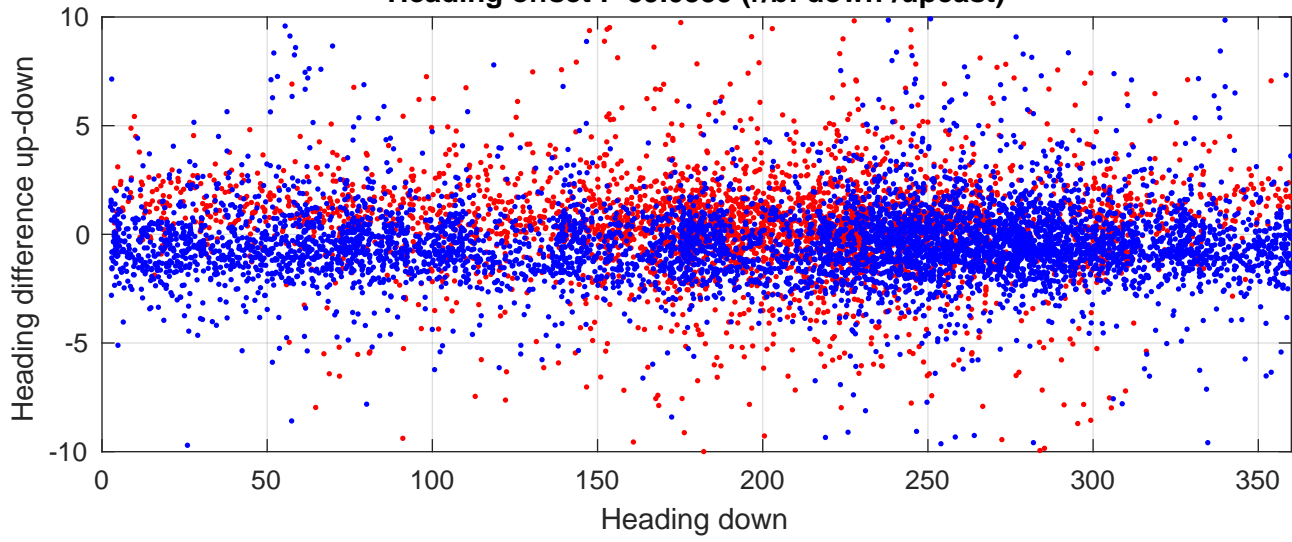

# S4P station #13 (V8) Figure 6

Heading offset : -89.0359 (r/b: down/upcast)

Pitch offset : 1.9868

Roll offset : -3.2222