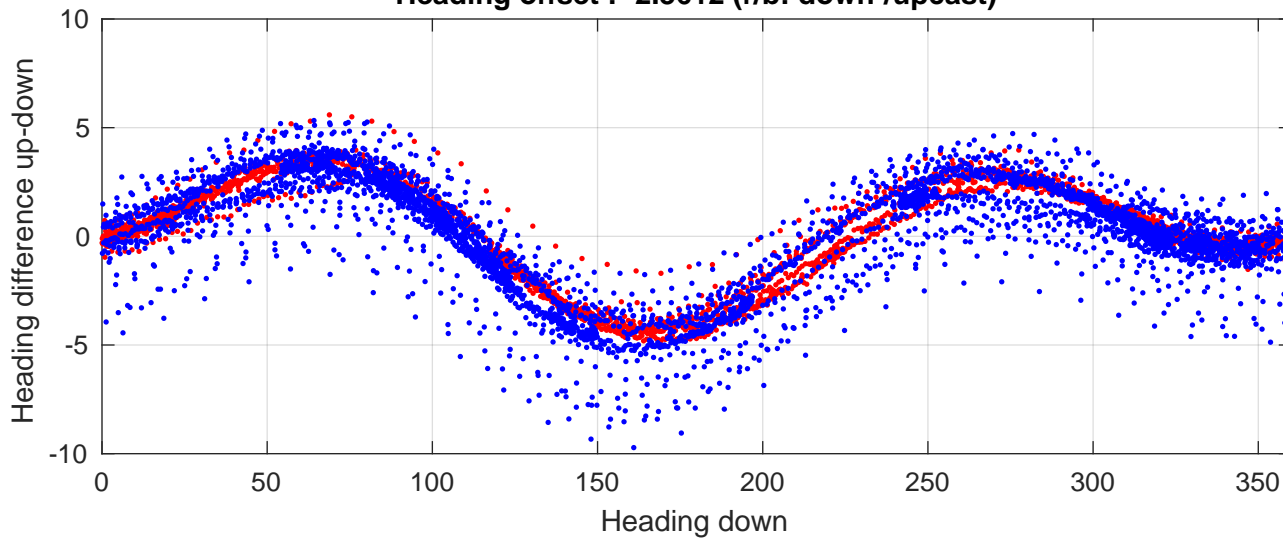

I7N station #97 (V2) Figure 6

Heading offset : -2.3612 (r/b: down-/upcast)

Pitch offset : 0.22776

Roll offset : 0.7132