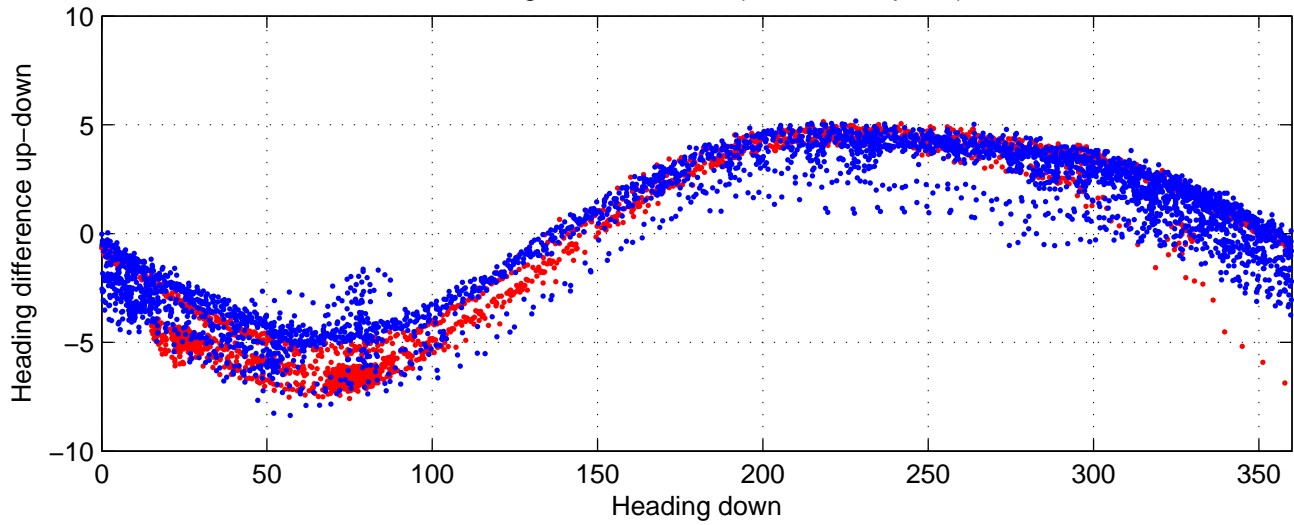

rh10301 (LADCP #038; V5) Figure 6

Heading offset : 88.0243 (r/b: down-/upcast)

Pitch offset : -0.66077

Roll offset : -0.84954