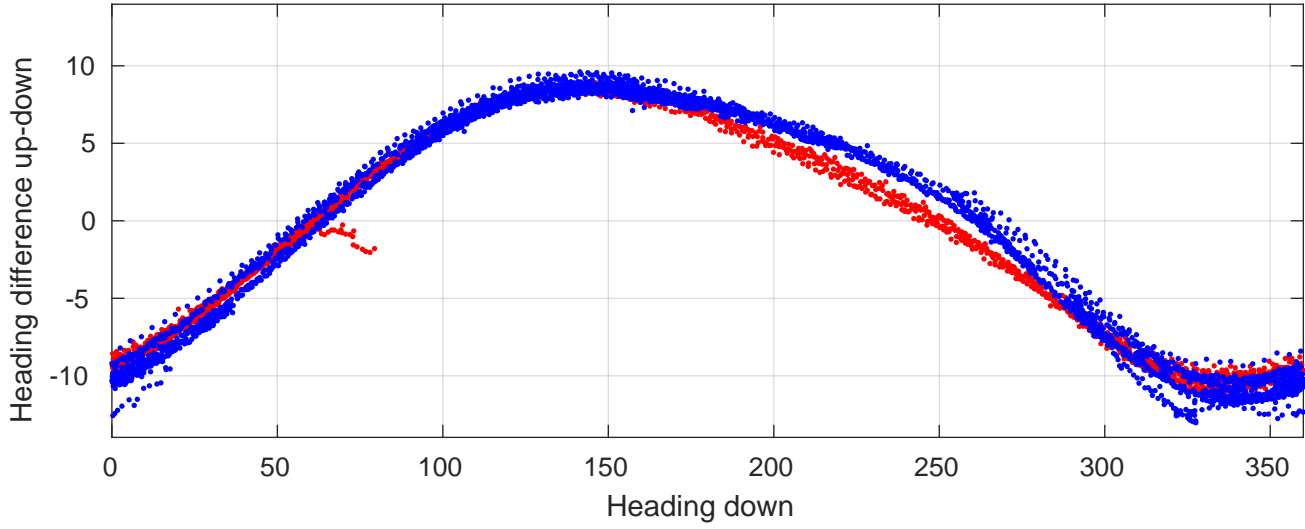

P06 station #198 (V2) Figure 6

Heading offset : 158.8533 (r/b: down-/upcast)

Pitch offset : -0.16984

Roll offset : -0.44428