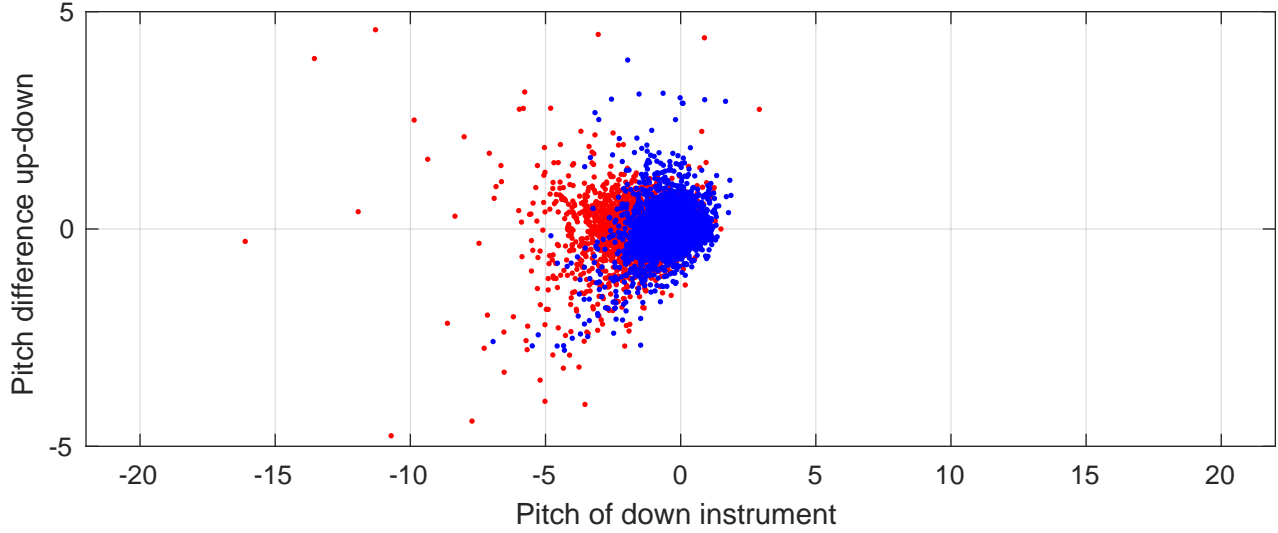

S4P station #59 (V8) Figure 6

Heading offset : -88.9521 (r/b: down/upcast)

Pitch offset : 2.0485

Roll offset : -2.8271