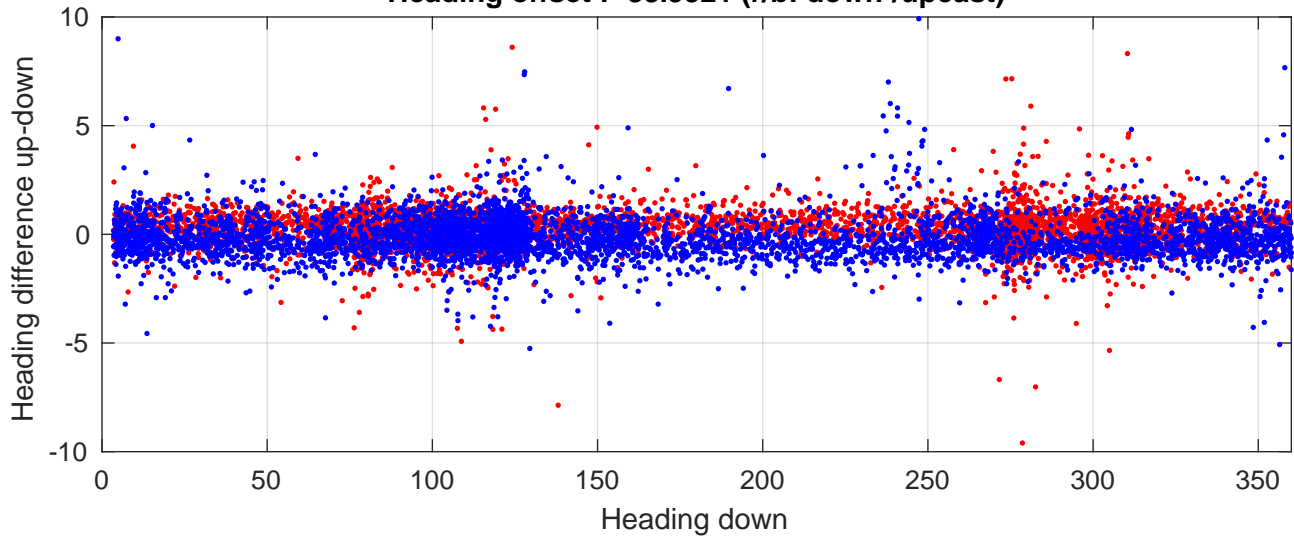

S4P station #59 (V8) Figure 6

Heading offset : -88.9521 (r/b: down/upcast)

Pitch offset : 2.0485

Roll offset : -2.8271