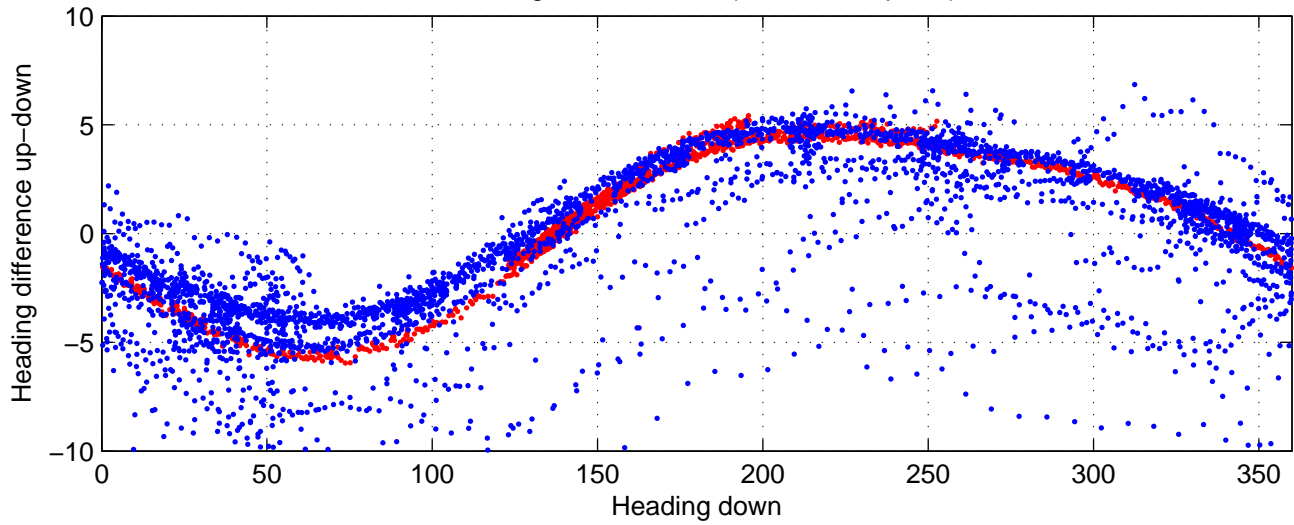

rh10751 (LADCP #083; V5) Figure 6

Heading offset : 88.919 (r/b: down-/upcast)

Pitch offset : -0.7891

Roll offset : -0.92783