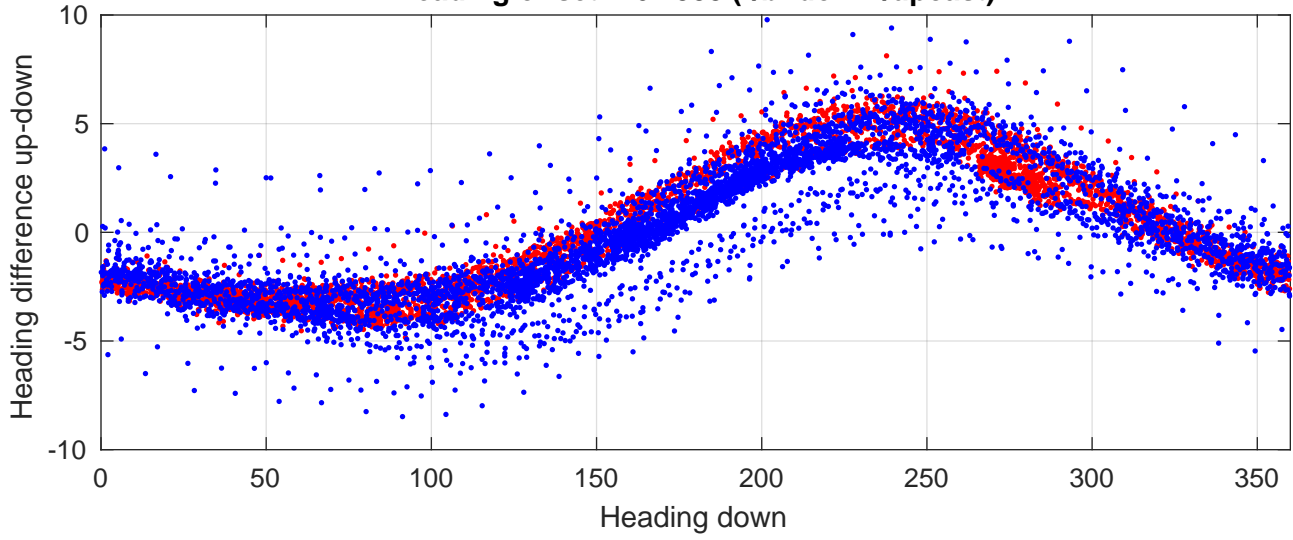

I7N station #4 (V2) Figure 6

Heading offset : -6.7388 (r/b: down-/upcast)

Pitch offset : -0.80466

Roll offset : 1.2381