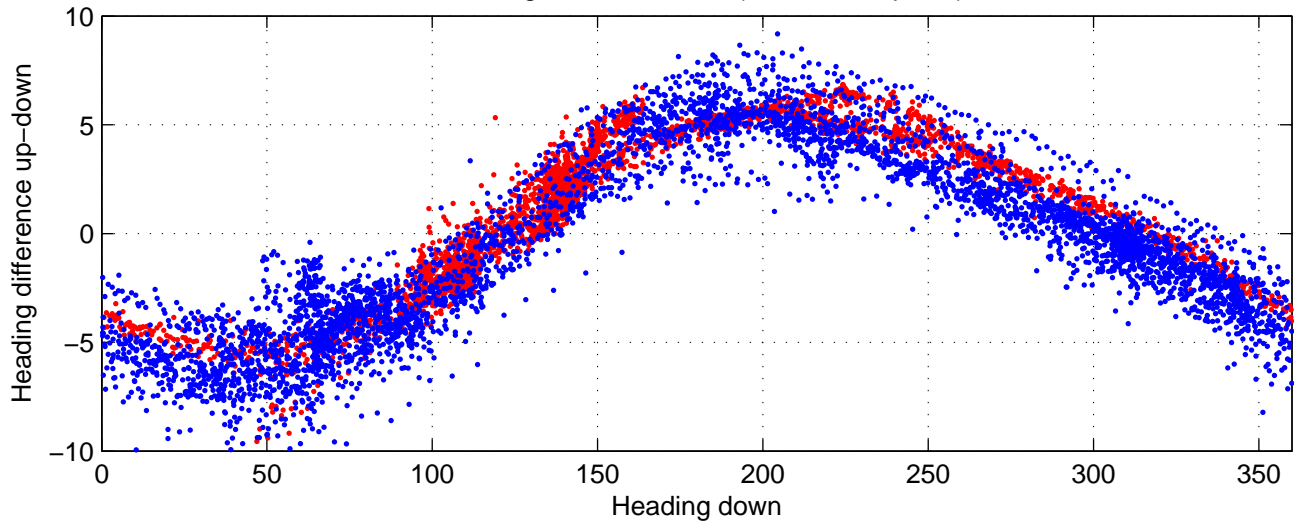

# rh11851 (LADCP #198; V5) Figure 6

Heading offset : 88.1981 (r/b: down-/upcast)

Pitch offset : -0.76778

Roll offset : -1.5609