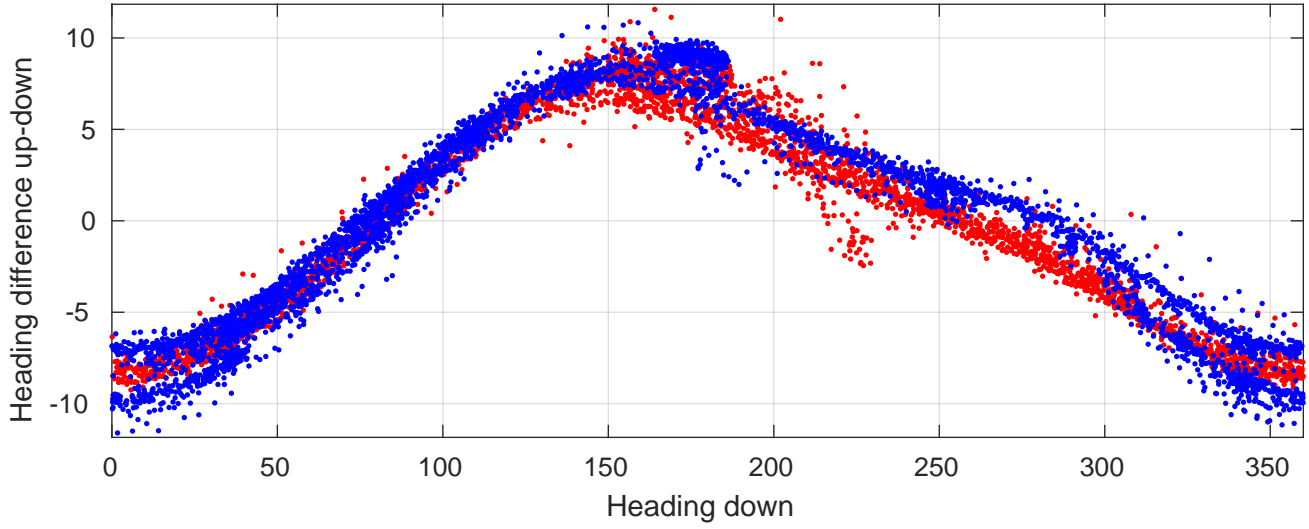

P06 station #176 (V2) Figure 6

Heading offset : 141.1301 (r/b: down-/upcast)

Pitch offset : 0.1497

Roll offset : -0.72491