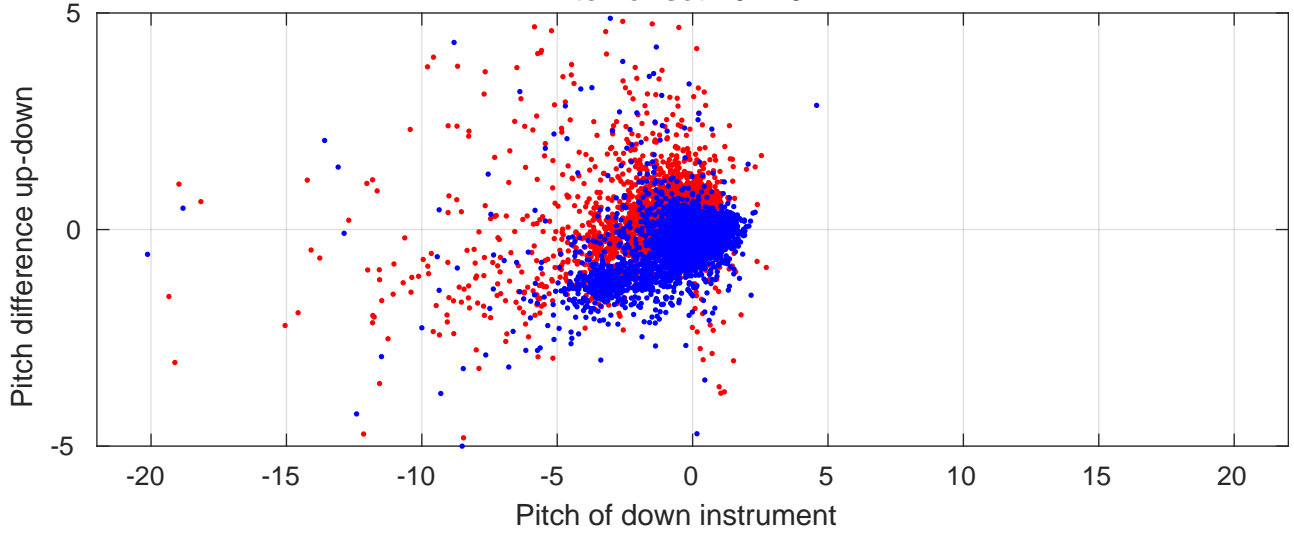

P06 station #176 (V2) Figure 6

Heading offset : 141.1301 (r/b: down-/upcast)

Pitch offset : 0.1497

Roll offset : -0.72491