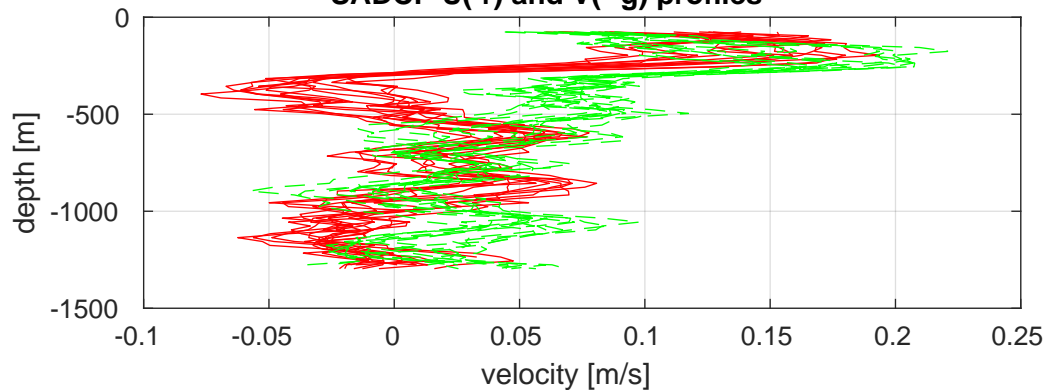

P06 station #165 (V2)
SADCP U(-r) and V(-g) profiles

ship nav (g.) start (bp) end (kp) SADCP (rp)