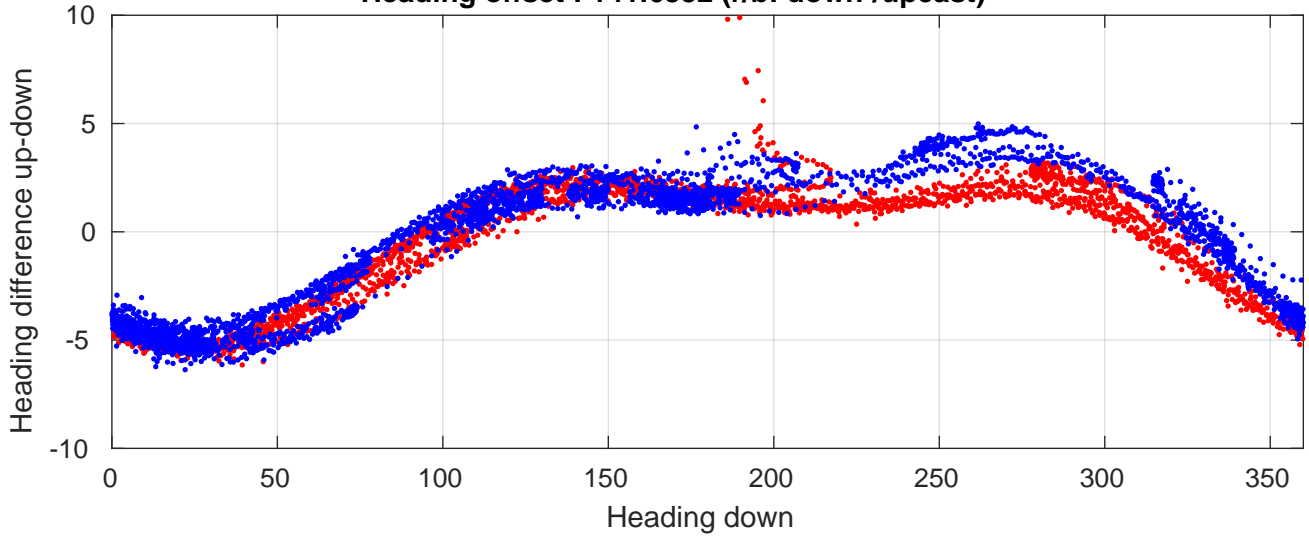

P06 station #84 (V2) Figure 6

Heading offset : 141.6332 (r/b: down-/upcast)

Pitch offset : -0.55562

Roll offset : -0.97162