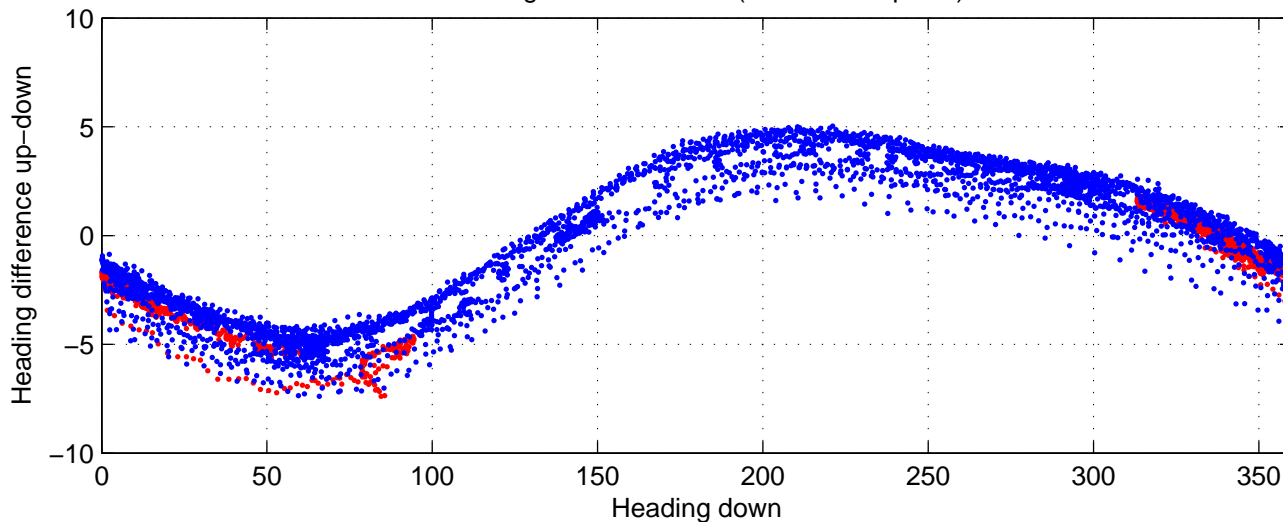

# rh10791 (LADCP #087; V5) Figure 6

Heading offset : 88.3487 (r/b: down-/upcast)

Pitch offset : -0.90587

Roll offset : -0.79852