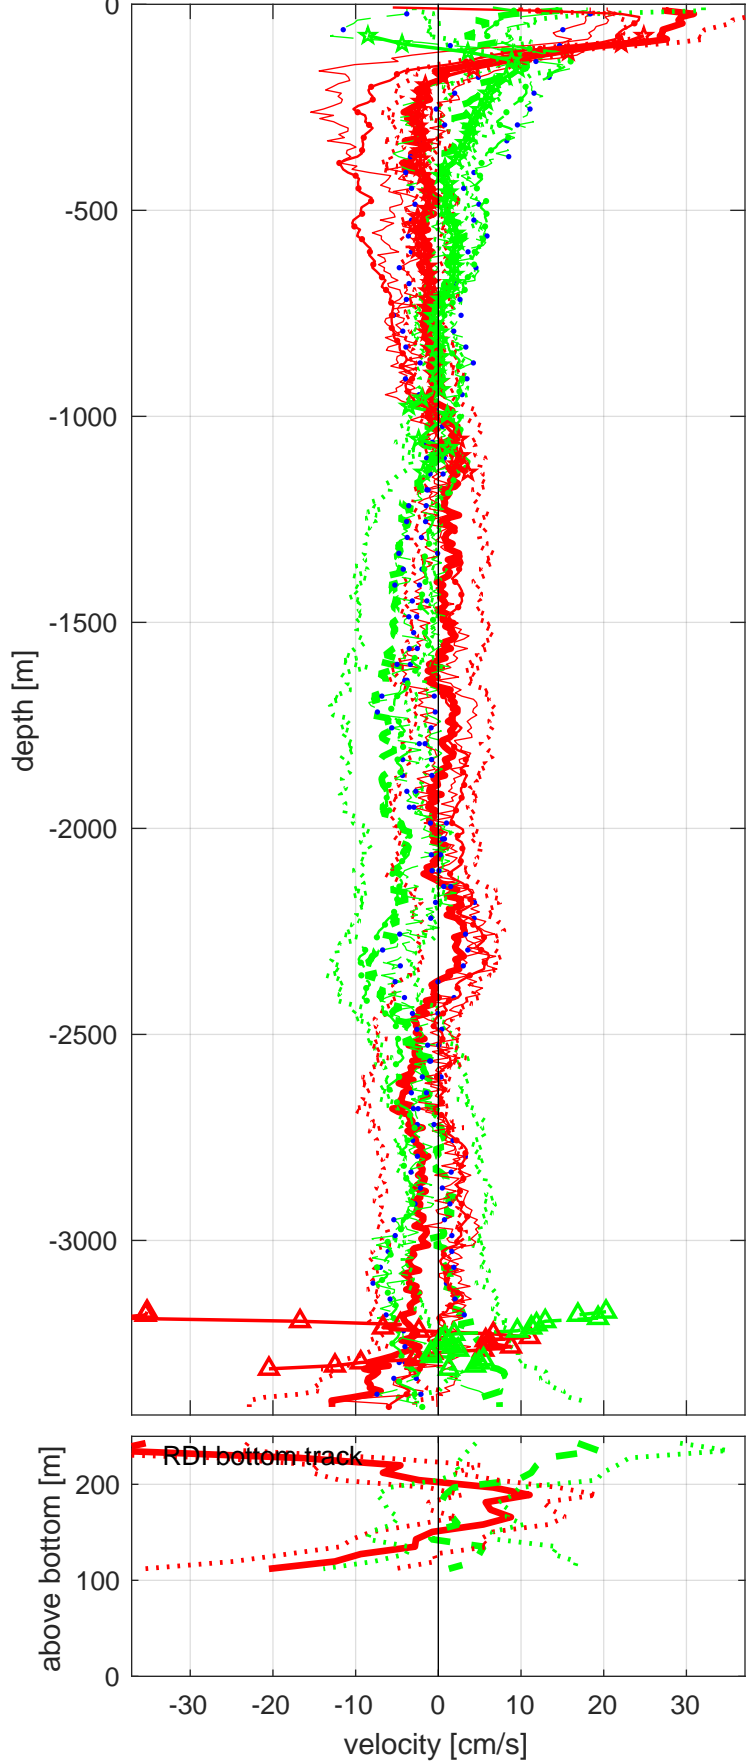

Station : S4P station #54 (V8) Figure 1

U(-) V(--); blue dots down cast; dotted shear; pentagon SADCP

Start: 67°S 0.0048' 168°W 52.9001'
 10-Apr-2018 12:52:01
 End: 67°S 0.0031' 168°W 52.9320'
 10-Apr-2018 15:58:47
 u-mean: -0 [cm/s] v-mean -1 [cm/s]
 binsize do: 8 [m] binsize up: 8 [m]
 mag. deviation 65.5
 wdifff: 0.2 pglim: 0 elim 0.5
 bar:1.0 bot:1.0 sad:1.0
 weightmin 0.1 weightpower: 1.0
 max depth: 3426 [m] bottom: 3424 [m]