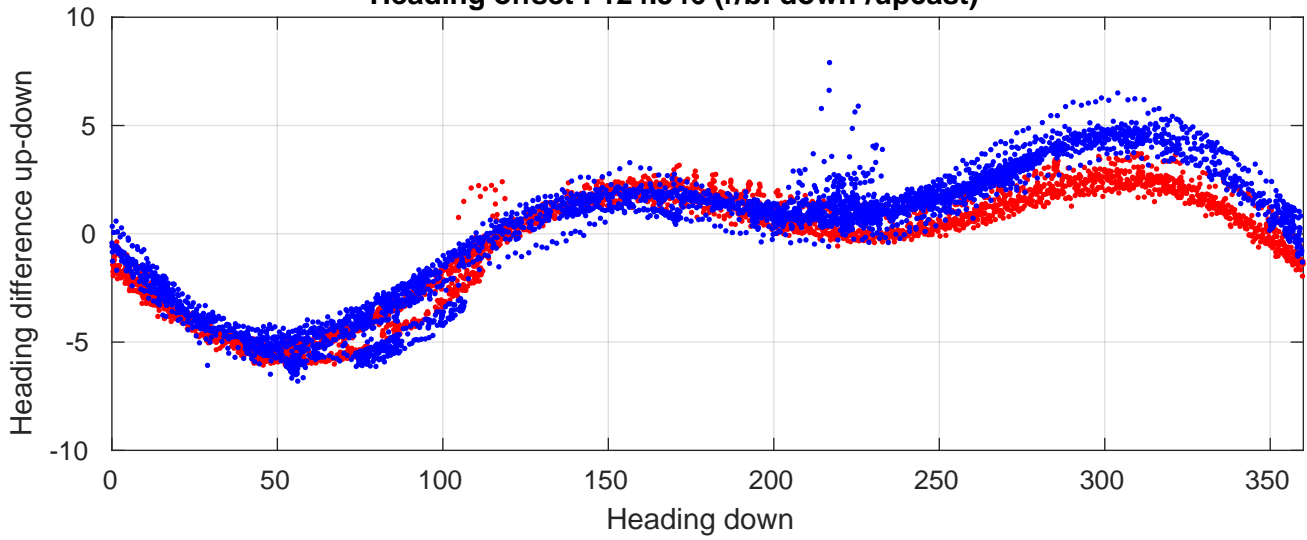

P06 station #40 (V2) Figure 6

Heading offset : 124.546 (r/b: down-/upcast)

Pitch offset : 0.75714

Roll offset : -0.90904