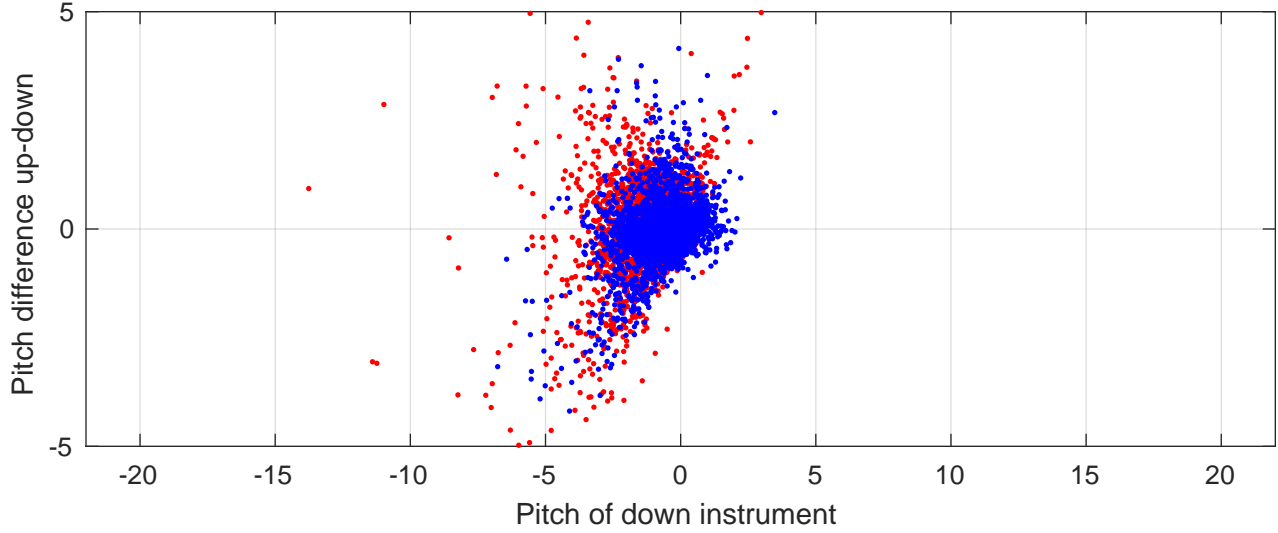

S4P station #19 (V8) Figure 6

Heading offset : -89.7368 (r/b: down/upcast)

Pitch offset : 1.6884

Roll offset : -3.521