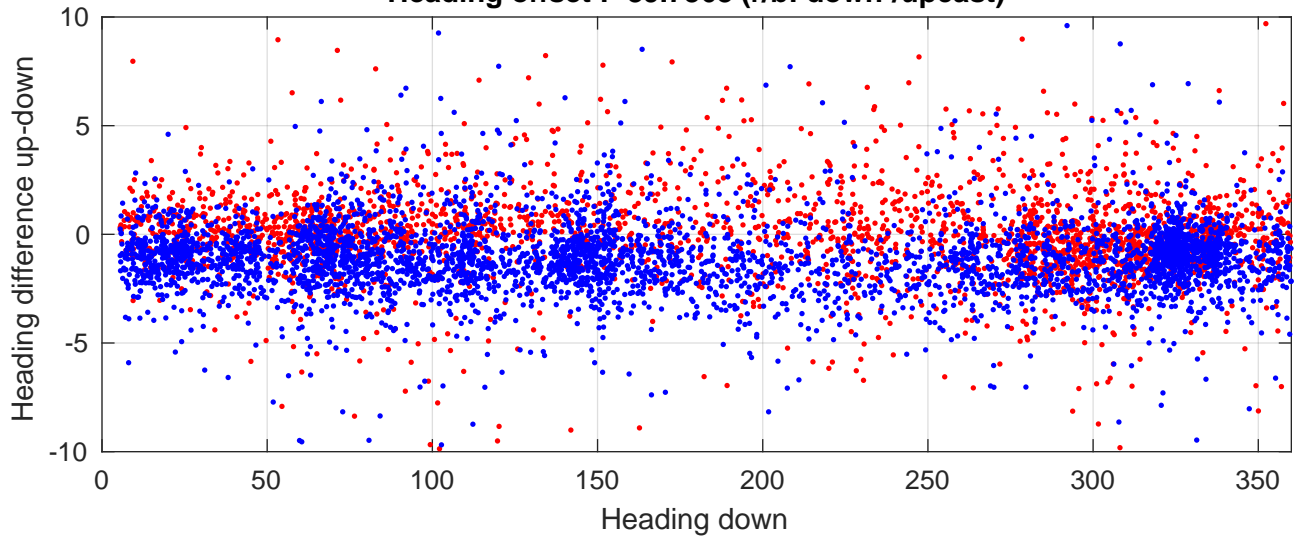

S4P station #19 (V8) Figure 6

Heading offset : -89.7368 (r/b: down/upcast)

Pitch offset : 1.6884

Roll offset : -3.521