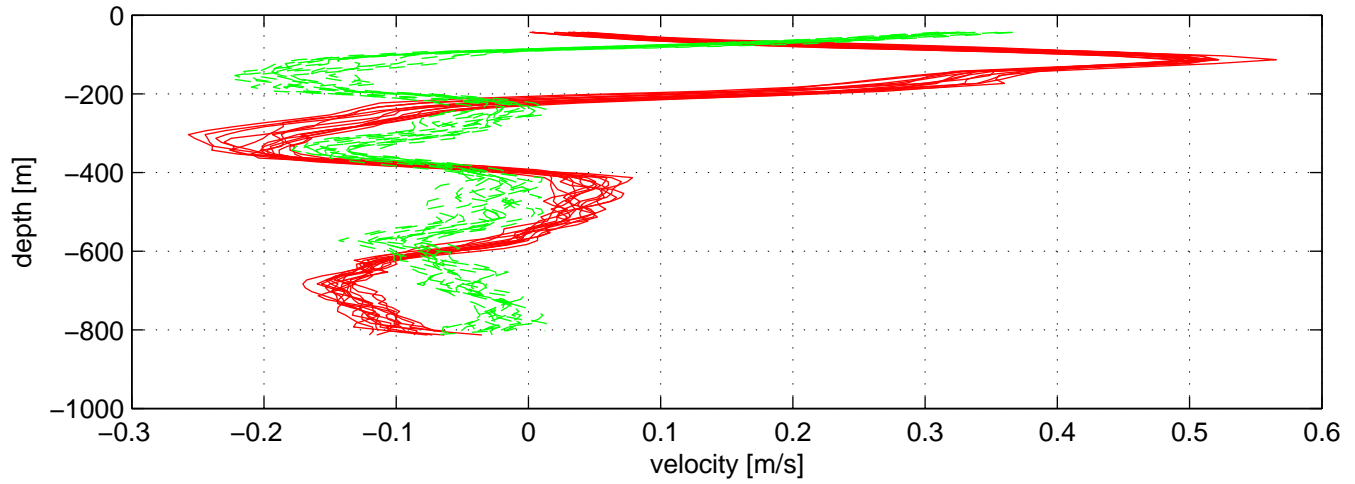

P16N station #60 (V7)

SADCP U(-r) and V(--g) profiles

ship nav (g.) start (bp) end (kp) SADCP (rp)