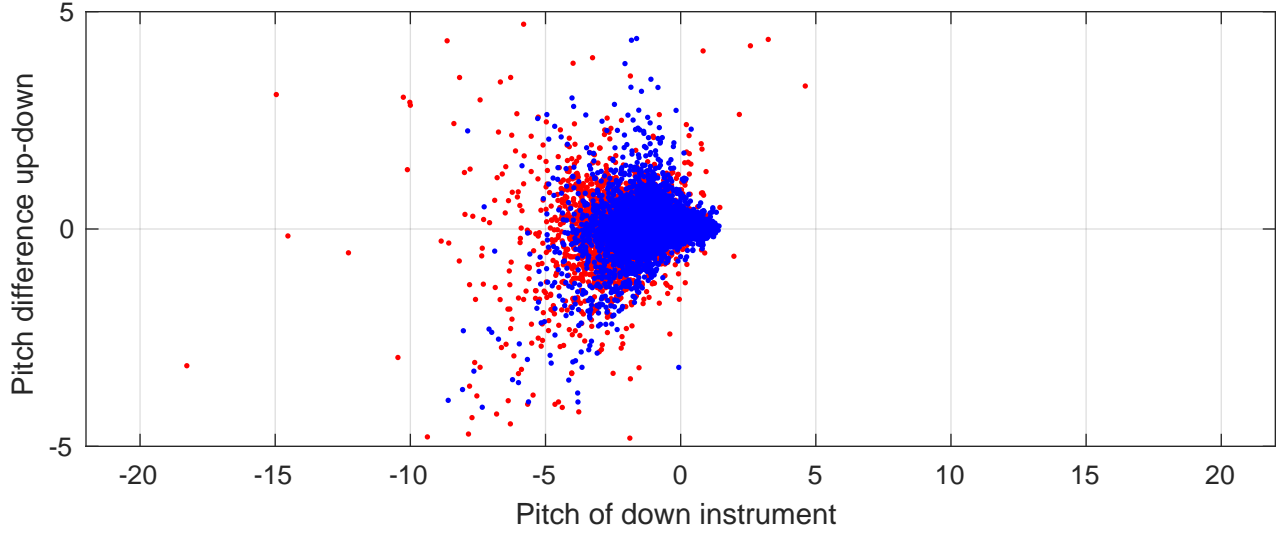

S4P station #105 (V8) Figure 6

Heading offset : -88.9739 (r/b: down/upcast)

Pitch offset : 2.0085

Roll offset : -3.0523