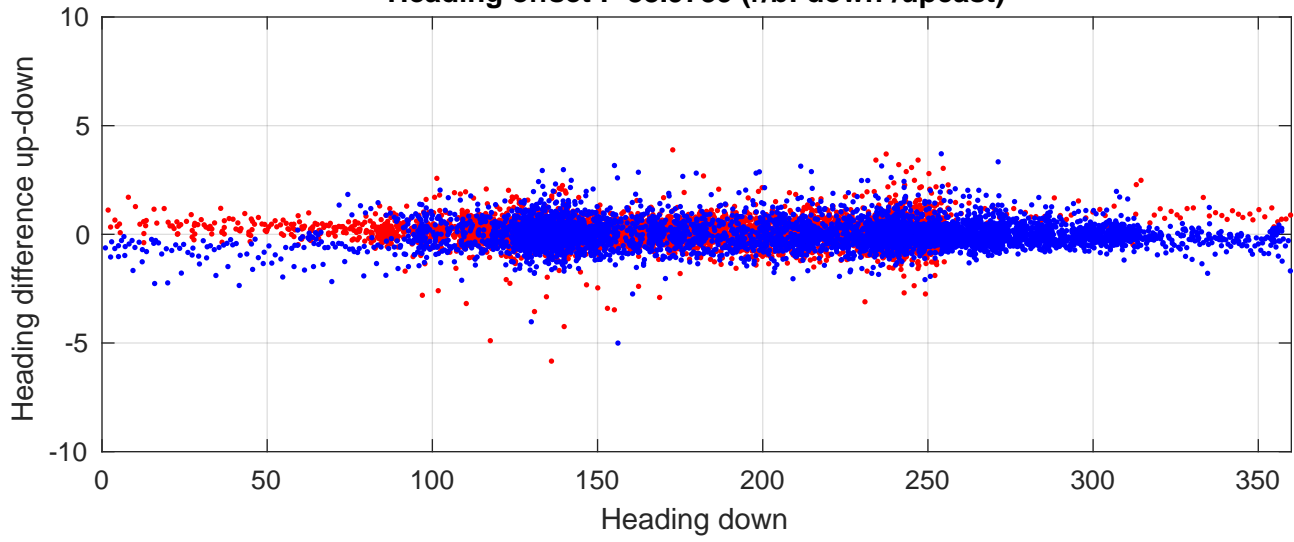

S4P station #105 (V8) Figure 6

Heading offset : -88.9739 (r/b: down/upcast)

Pitch offset : 2.0085

Roll offset : -3.0523