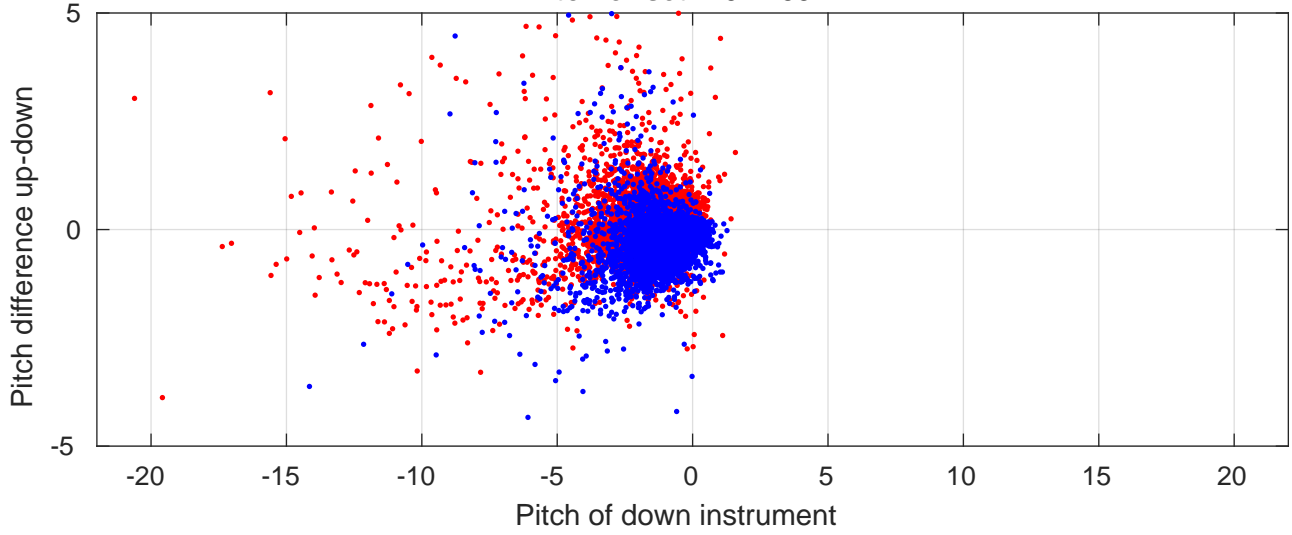

P06 station #104 (V2) Figure 6

Heading offset : 141.4625 (r/b: down-/upcast)

Pitch offset : -0.74391

Roll offset : -0.77793