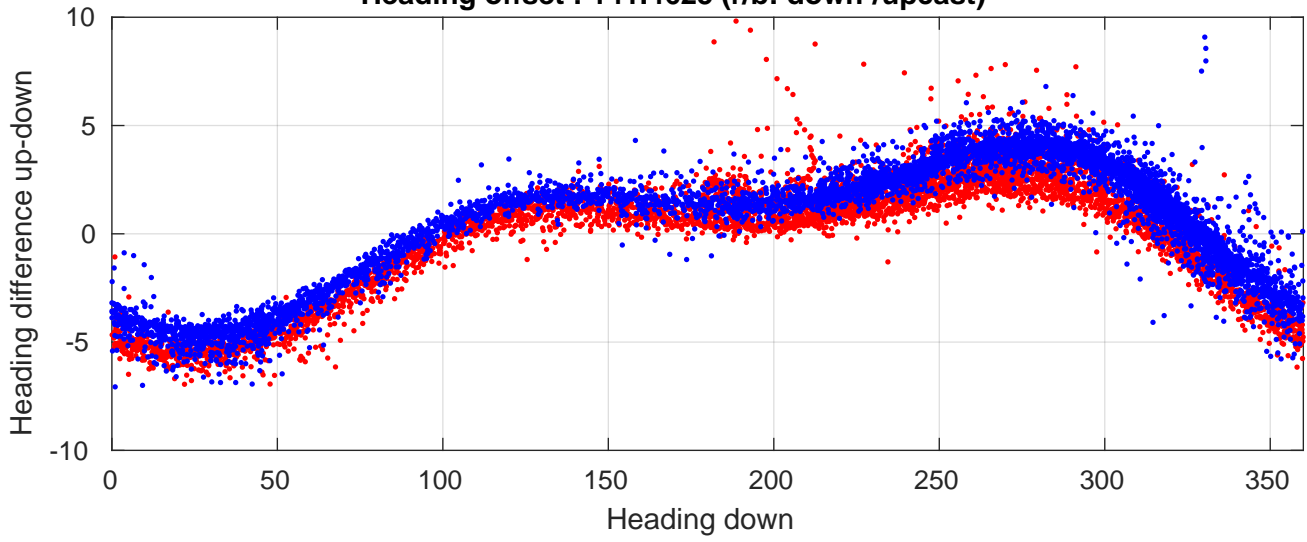

P06 station #104 (V2) Figure 6

Heading offset : 141.4625 (r/b: down-/upcast)

Pitch offset : -0.74391

Roll offset : -0.77793