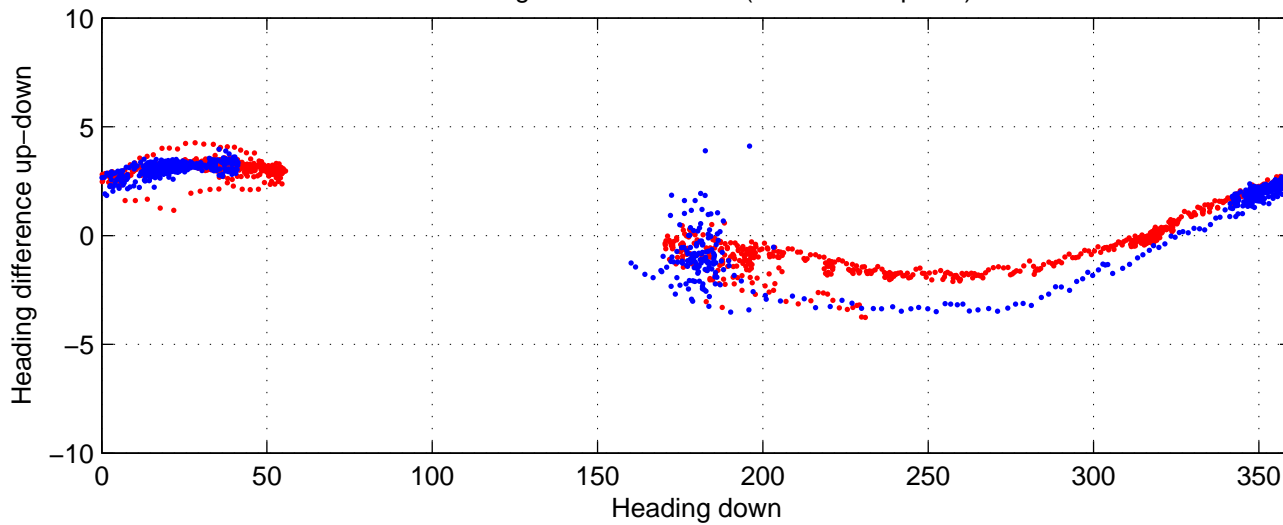

P16N station #49 (V7) Figure 6

Heading offset : -86.0262 (r/b: down-/upcast)

Pitch offset : -0.86105

Roll offset : -0.56638