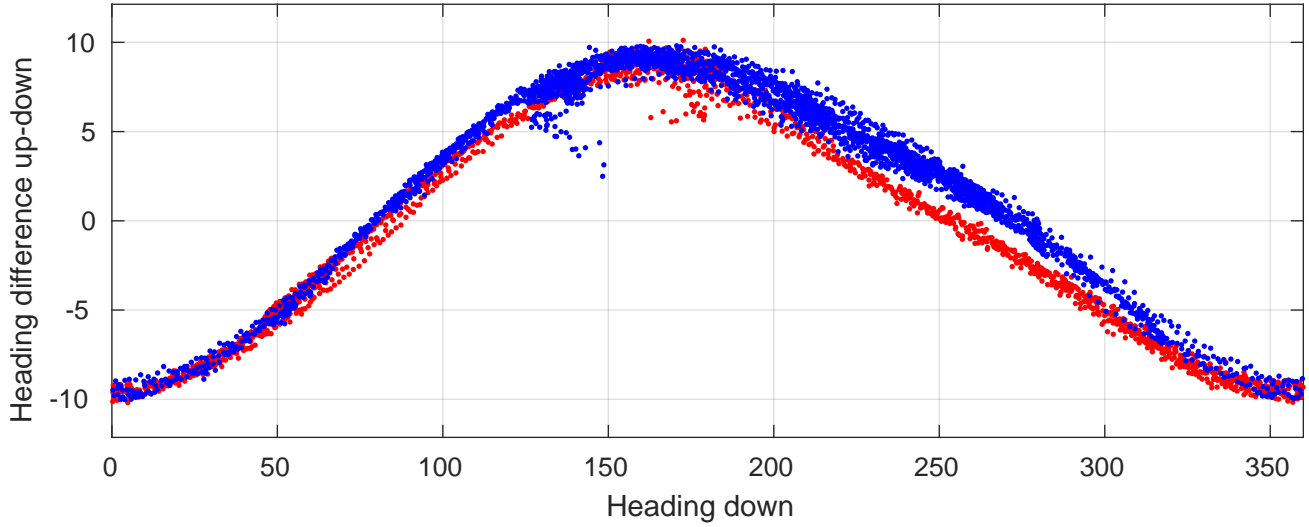

P06 station #188 (V2) Figure 6

Heading offset : 140.6241 (r/b: down-/upcast)

Pitch offset : -0.31844

Roll offset : -0.66113