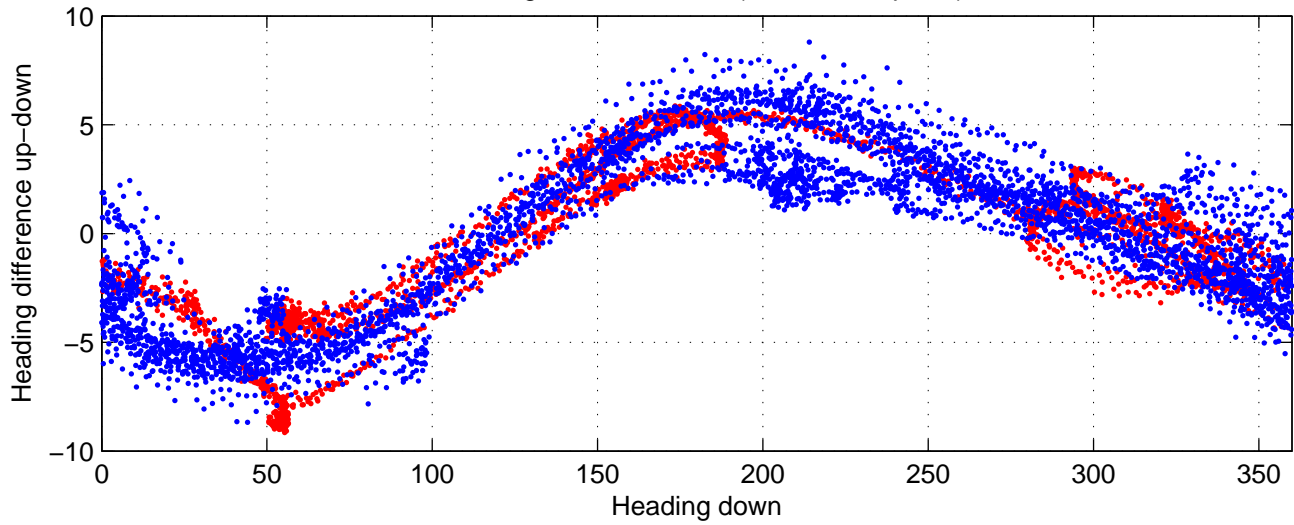

rh11641 (LADCP #177; V5) Figure 6

Heading offset : 88.1066 (r/b: down-/upcast)

Pitch offset : -0.85456

Roll offset : -1.4647